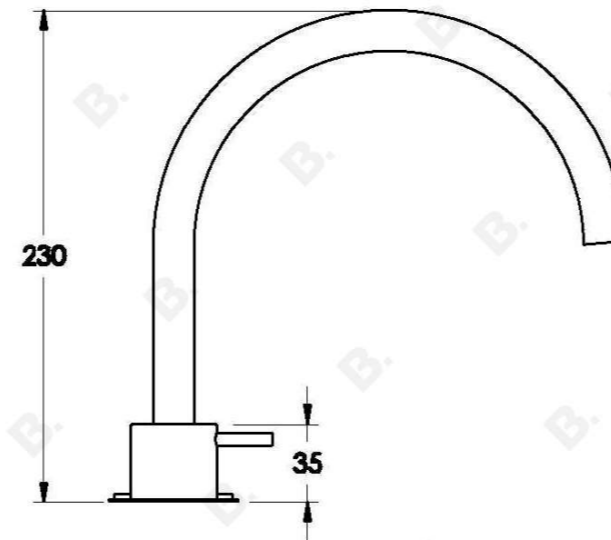

Brodware

MINIM KITCHEN SET

1.9407.09.3.XX

PRODUCT DIMENSIONS:

Front view:

Side view:

Top view: