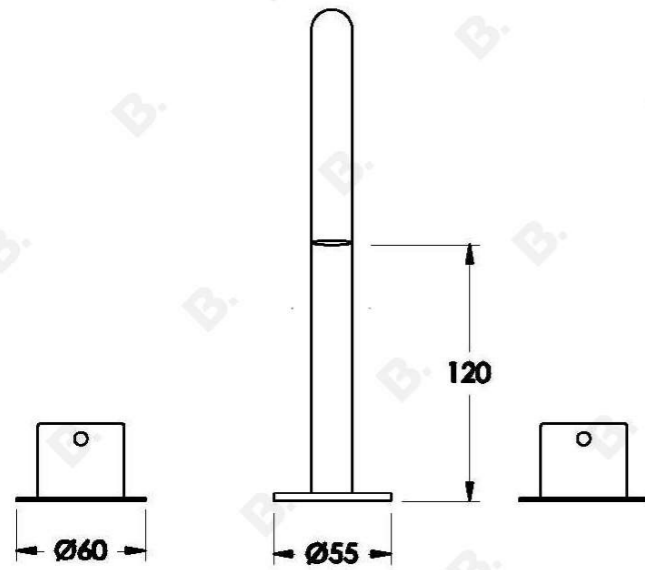

Brodware

MINIM KITCHEN SET

1.9407.09.3.XX

PRODUCT DIMENSIONS:

Front view:

Side view:

Top view: