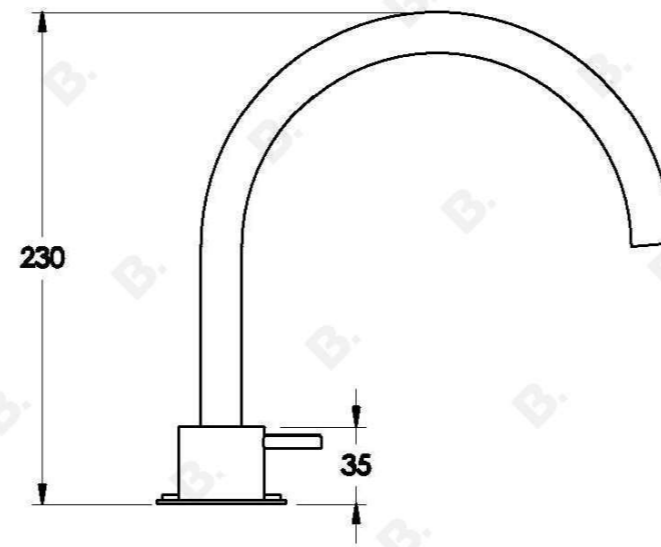

MINIM BATH SET

1.9407.00.3.XX

PRODUCT DIMENSIONS:

Front view:

Side view:

Top view: