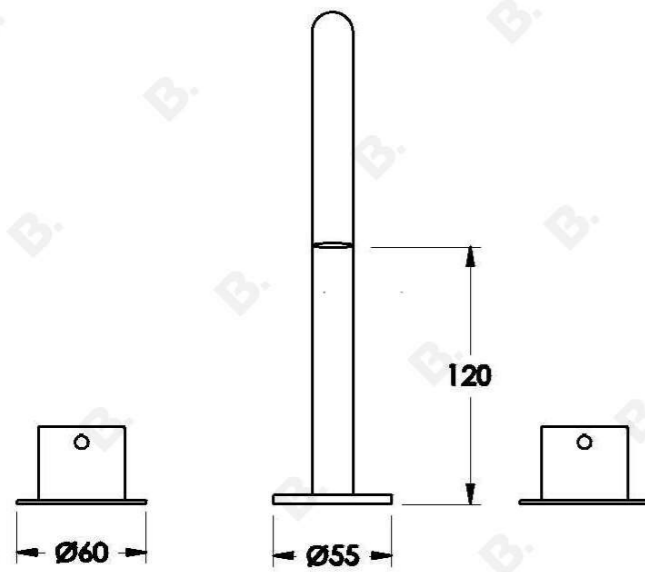

MINIM BATH SET

1.9407.00.3.XX

PRODUCT DIMENSIONS:

Front view:

Side view:

Top view: