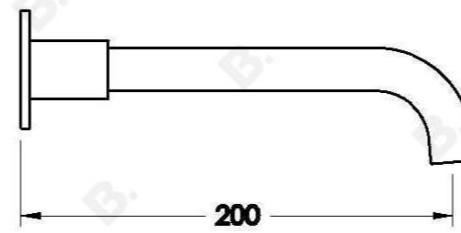

MINIM WALL SPOUT

1.9406.30.0.XX

1.9406.40.0.XX - Flow controlled variant

PRODUCT DIMENSIONS:

Front view:

Side view:

Top view: