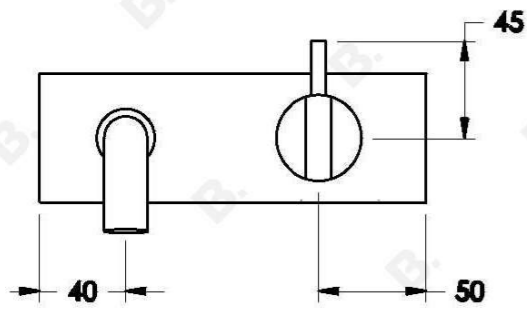

## MINIM WALL MIXER SET

1.9406.05.0.XX

1.9406.55.0.XX: Flow controlled variant

### PRODUCT DIMENSIONS:

Front view:

Side view:

Top view: