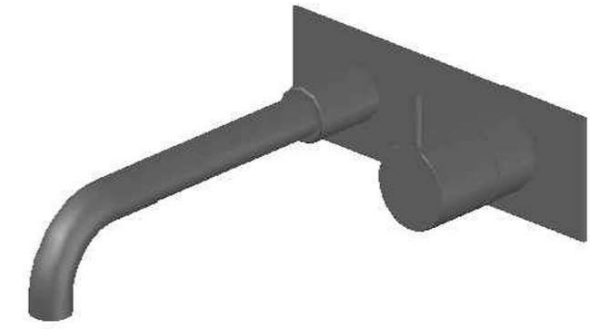

## MINIM WALL MIXER SET

1.9406.05.0.XX

1.9406.55.0.XX: Flow controlled variant

### PRODUCT DIMENSIONS:

Front view:

Side view:

Top view: