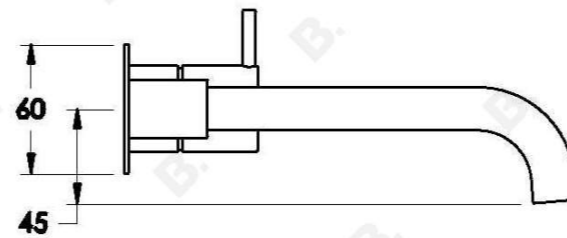

## MINIM WALL MIXER SET

1.9406.05.0.XX

1.9406.55.0.XX: Flow controlled variant

### PRODUCT DIMENSIONS:

Front view:

Side view:

Top view: