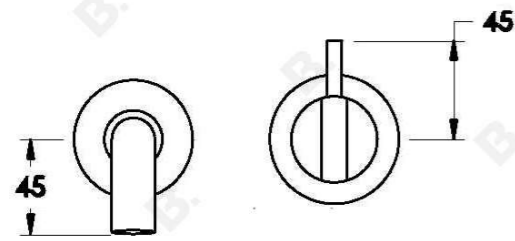

## MINIM WALL MIXER SET

1.9406.04.0.XX

1.9406.54.0.XX: Flow controlled variant

### PRODUCT DIMENSIONS:

Front view:

Side view:

Top view: