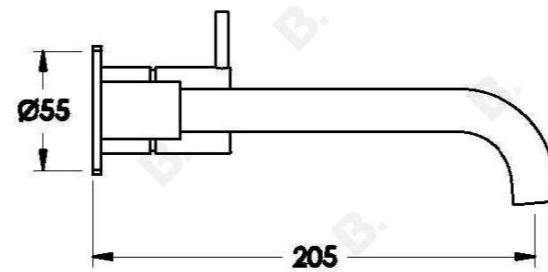

## MINIM WALL MIXER SET

1.9406.04.0.XX

1.9406.54.0.XX: Flow controlled variant

### PRODUCT DIMENSIONS:

Front view:

Side view:

Top view: