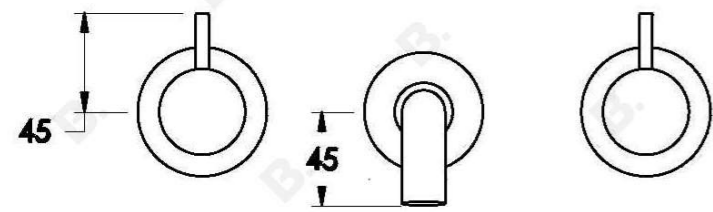

Brodware

MINIM WALL SET

1.9405.08.3.XX

1.9405.58.3.XX - Flow controlled variant

PRODUCT DIMENSIONS:

Front view:

Side view:

Top view: