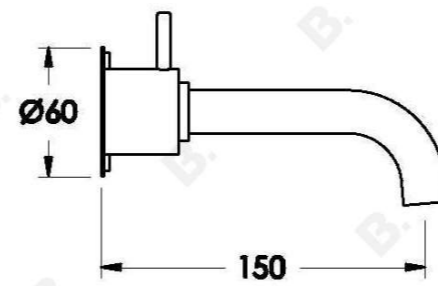

Brodware

MINIM WALL SET

1.9405.08.3.XX

1.9405.58.3.XX - Flow controlled variant

PRODUCT DIMENSIONS:

Front view:

Side view:

Top view: