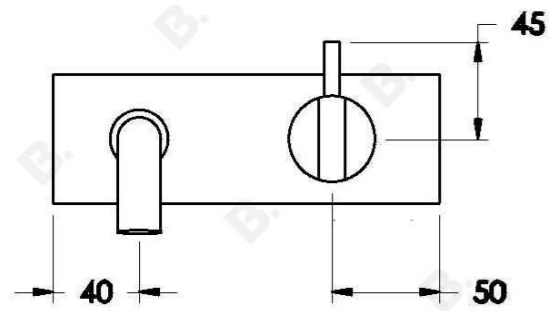

MINIM WALL MIXER SET

1.9405.05.0.XX

1.9405.55.0.XX: Flow controlled variant

PRODUCT DIMENSIONS:

Front view:

Side view:

Top view: