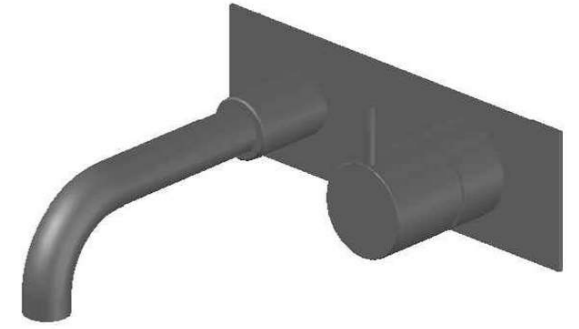

MINIM WALL MIXER SET

1.9405.05.0.XX

1.9405.55.0.XX: Flow controlled variant

PRODUCT DIMENSIONS:

Front view:

Side view:

Top view: