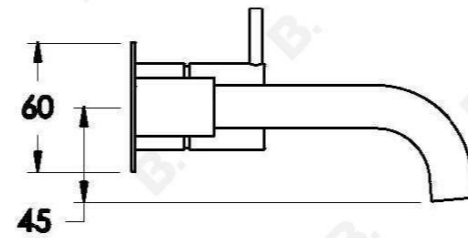

MINIM WALL MIXER SET

1.9405.05.0.XX

1.9405.55.0.XX: Flow controlled variant

PRODUCT DIMENSIONS:

Front view:

Side view:

Top view: