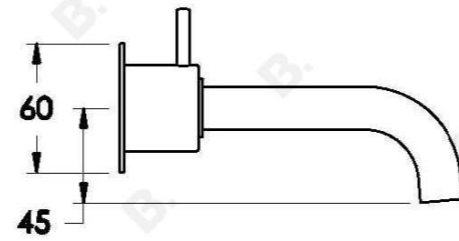

## MINIM WALL SET

1.9405.03.3.XX

1.9405.53.3.XX: Flow controlled variant

## PRODUCT DIMENSIONS:

Front view:

Side view:

Top view: