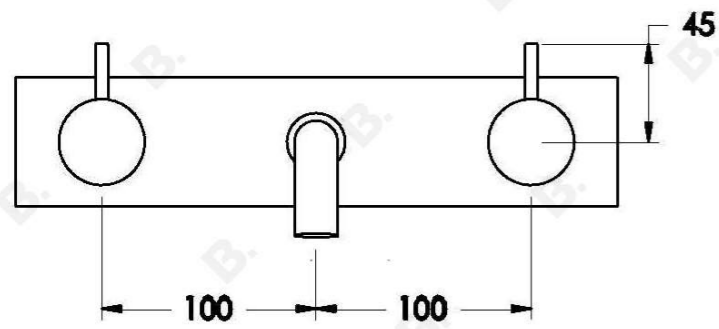

## MINIM WALL SET

1.9405.03.3.XX

1.9405.53.3.XX: Flow controlled variant

## PRODUCT DIMENSIONS:

Front view:

Side view:

Top view: