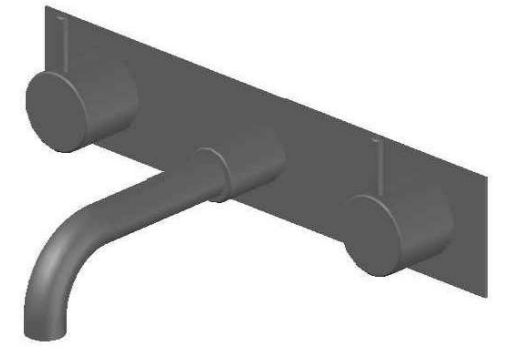

## MINIM WALL SET

1.9405.03.3.XX

1.9405.53.3.XX: Flow controlled variant

## PRODUCT DIMENSIONS:

Front view:

Side view:

Top view: