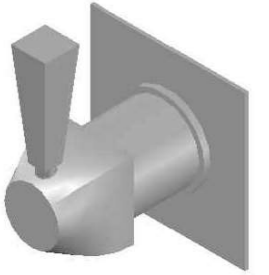

MICHELANGELO MIXER DIVERTER

1.8948.03.0.XX

PRODUCT DIMENSIONS:

Front view:

Side view:

Top view: