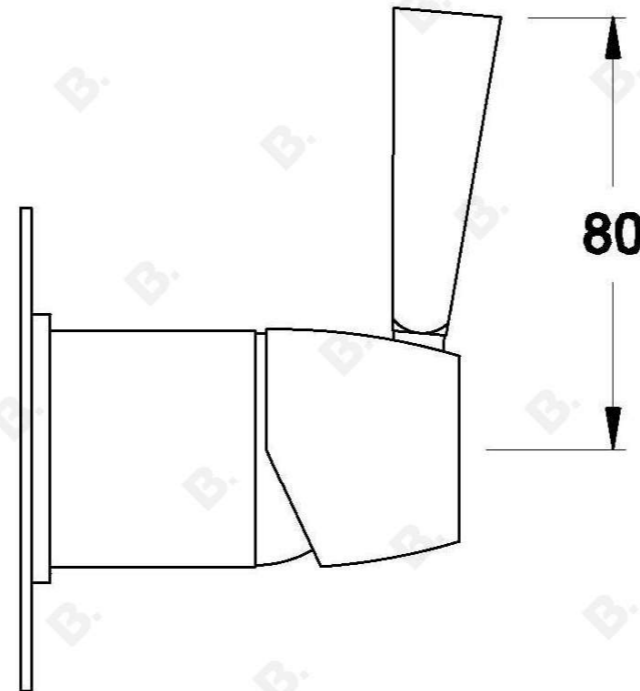

MICHELANGELO MIXER DIVERTER

1.8948.03.0.XX

PRODUCT DIMENSIONS:

Front view:

Side view:

Top view: