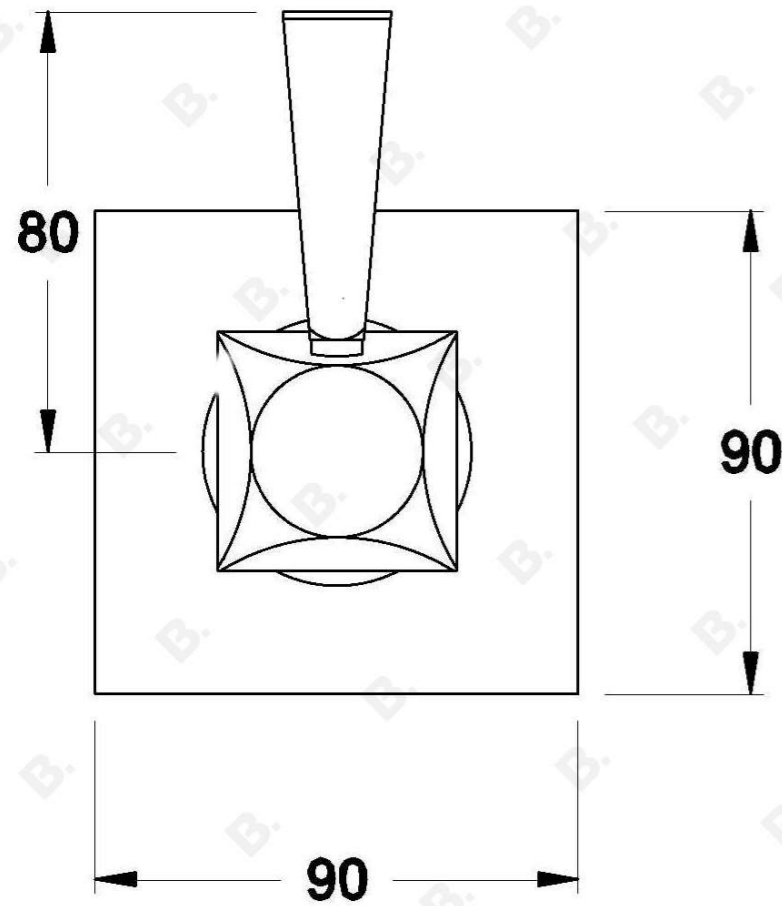

MICHELANGELO MIXER DIVERTER

1.8948.03.0.XX

PRODUCT DIMENSIONS:

Front view:

Side view:

Top view: