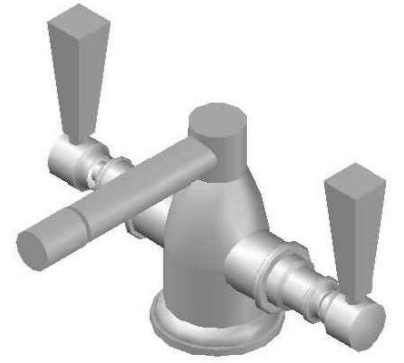

MICHELANGELO BIDET MIXER

1.8937.00.3.XX

PRODUCT DIMENSIONS:

Front view:

Side view:

Top view: