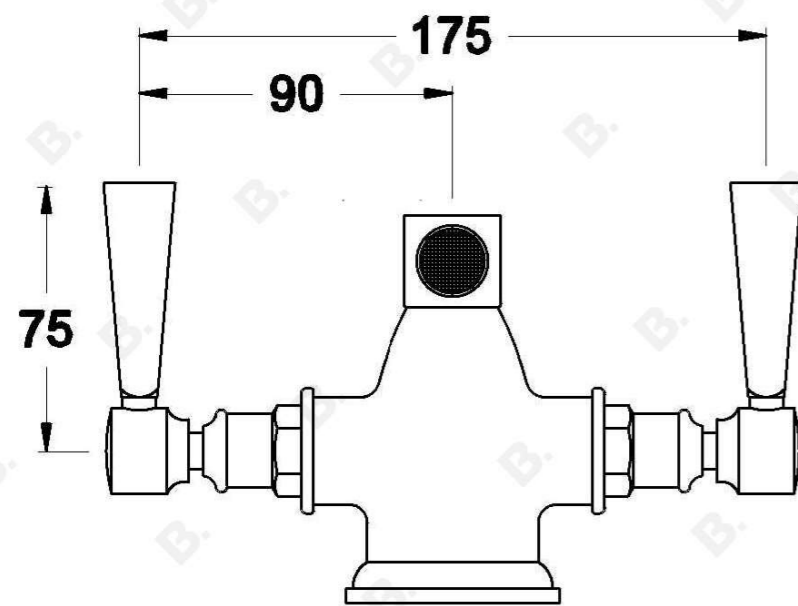

MICHELANGELO BIDET MIXER

1.8937.00.3.XX

PRODUCT DIMENSIONS:

Front view:

Side view:

Top view: