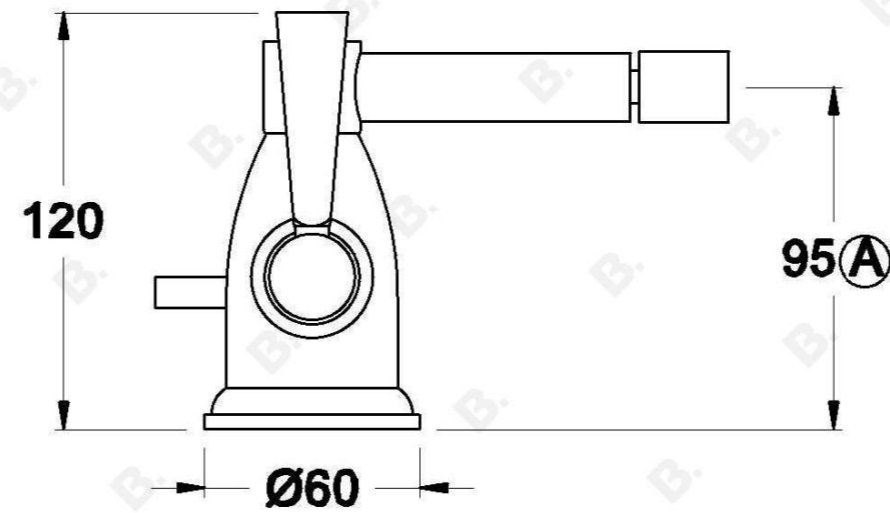

MICHELANGELO BIDET MIXER

1.8937.00.3.XX

PRODUCT DIMENSIONS:

Front view:

Side view:

Top view: