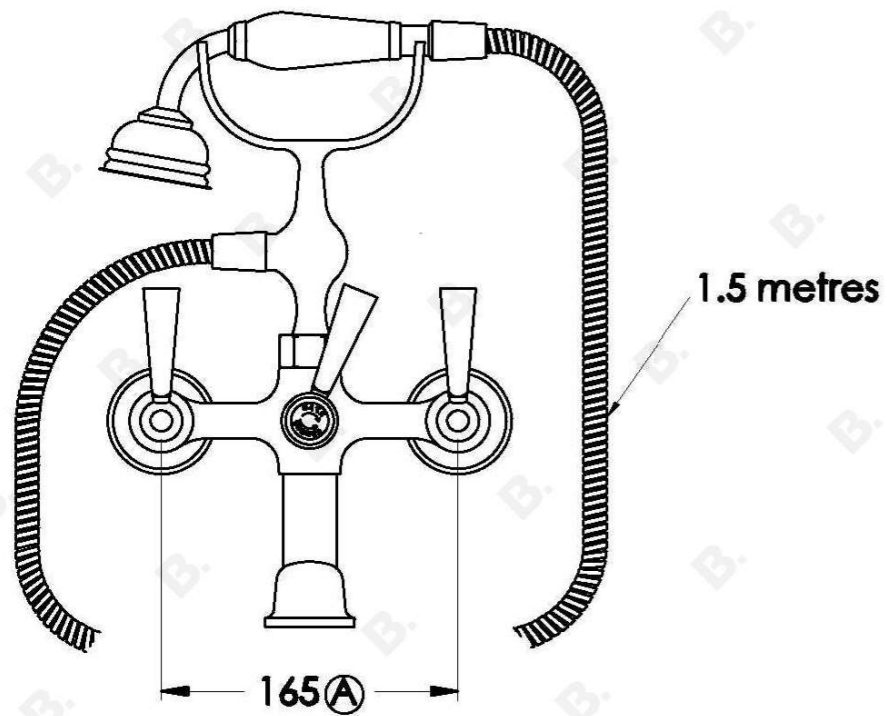

MICHELANGELO BATH MIXER WITH HANDSHOWER

1.8920.00.3.XX

PRODUCT DIMENSIONS:

Front view:

Side view:

Top view: