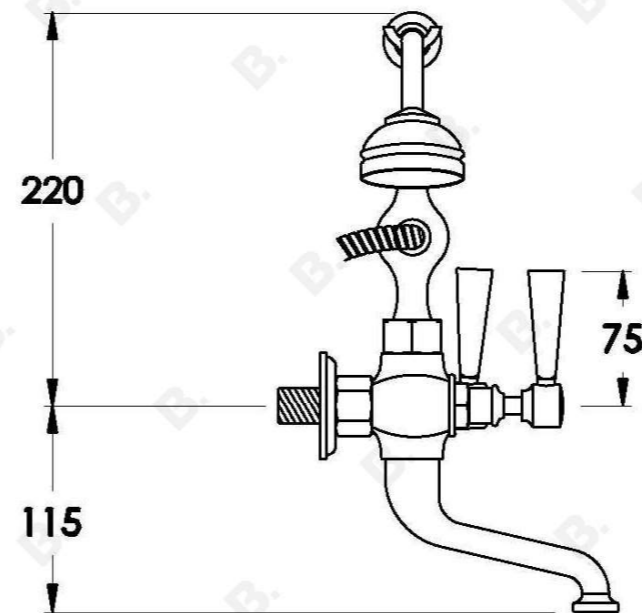

MICHELANGELO BATH MIXER WITH HANDSHOWER

1.8920.00.3.XX

PRODUCT DIMENSIONS:

Front view:

Side view:

Top view: