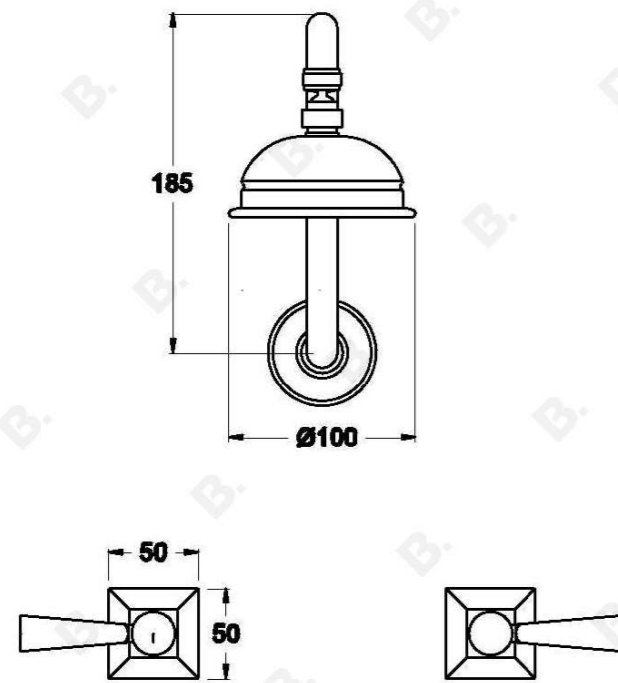

## MICHELANGELO SHOWER SET

1.8910.00.3.XX

### PRODUCT DIMENSIONS:

Front view:

Side view:

Top view: