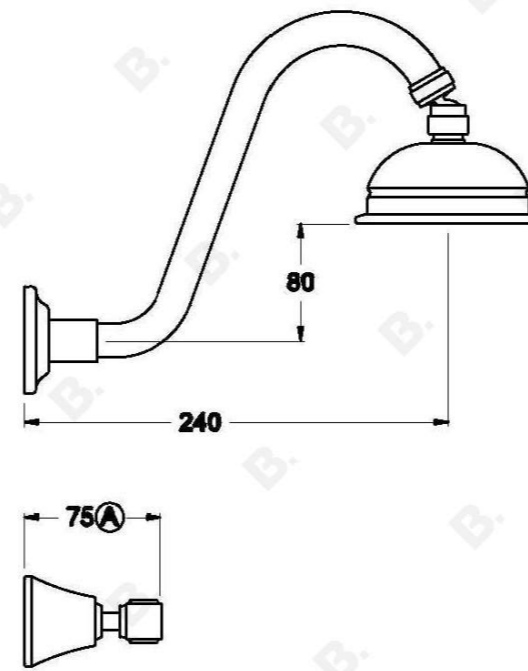

## MICHELANGELO SHOWER SET

1.8910.00.3.XX

### PRODUCT DIMENSIONS:

Front view:

Side view:

Top view: