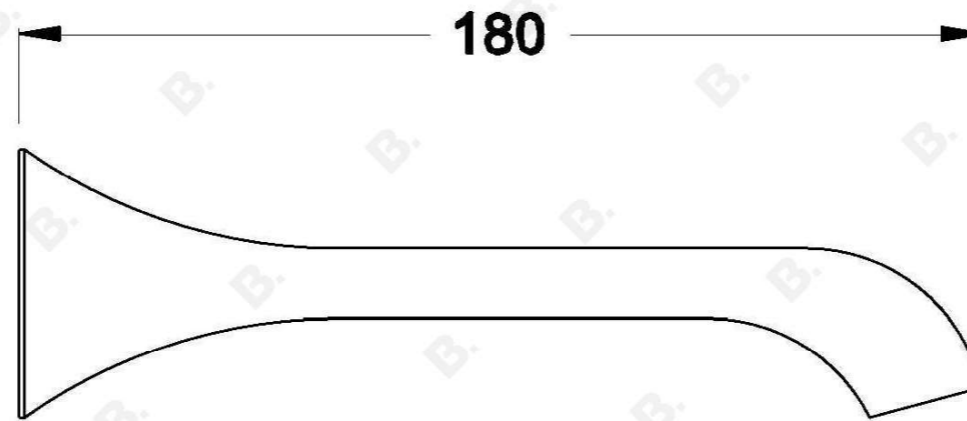

MICHELANGELO WALL SPOUT

1.8905.30.0.XX

1.8905.40.0.XX - Flow controlled variant

PRODUCT DIMENSIONS:

Front view:

Side view:

Top view: