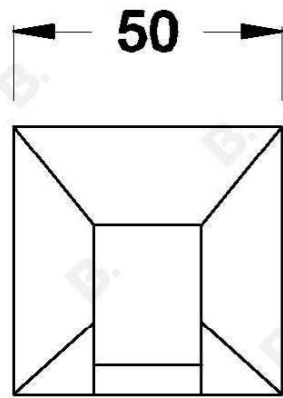

MICHELANGELO WALL SPOUT

1.8905.30.0.XX

1.8905.40.0.XX - Flow controlled variant

PRODUCT DIMENSIONS:

Front view:

Side view:

Top view: