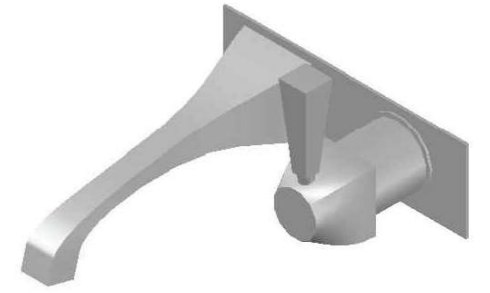

MICHELANGELO WALL MIXER SET

1.8905.05.0.XX

1.8905.55.0.XX - Flow controlled variant

PRODUCT DIMENSIONS:

Front view:

Side view:

Top view: