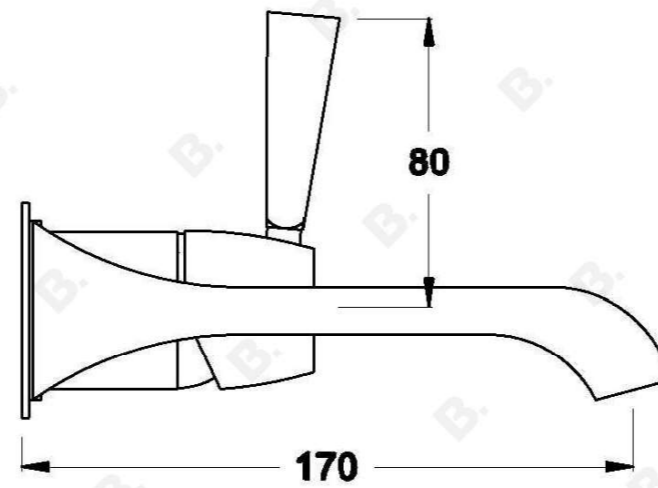

MICHELANGELO WALL MIXER SET

1.8905.05.0.XX

1.8905.55.0.XX - Flow controlled variant

PRODUCT DIMENSIONS:

Front view:

Side view:

Top view: