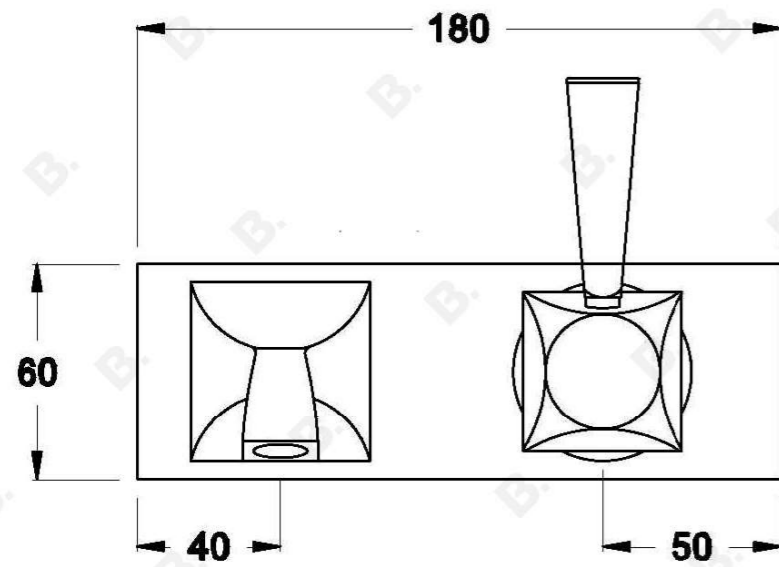

MICHELANGELO WALL MIXER SET

1.8905.05.0.XX

1.8905.55.0.XX - Flow controlled variant

PRODUCT DIMENSIONS:

Front view:

Side view:

Top view: