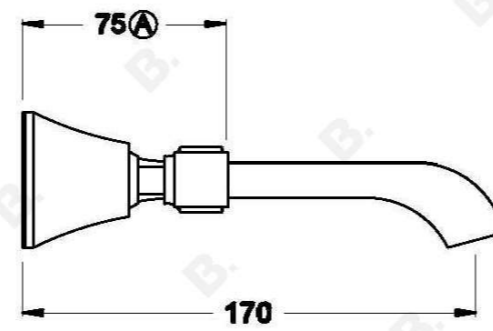

## MICHELANGELO WALL SET

1.8905.00.3.XX

1.8905.50.3.XX - Flow controlled variant

### PRODUCT DIMENSIONS:

Front view:

Side view:

Top view: