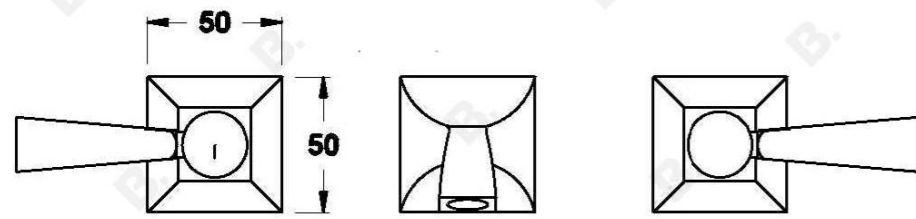

## MICHELANGELO WALL SET

1.8905.00.3.XX

1.8905.50.3.XX - Flow controlled variant

### PRODUCT DIMENSIONS:

Front view:

Side view:

Top view: