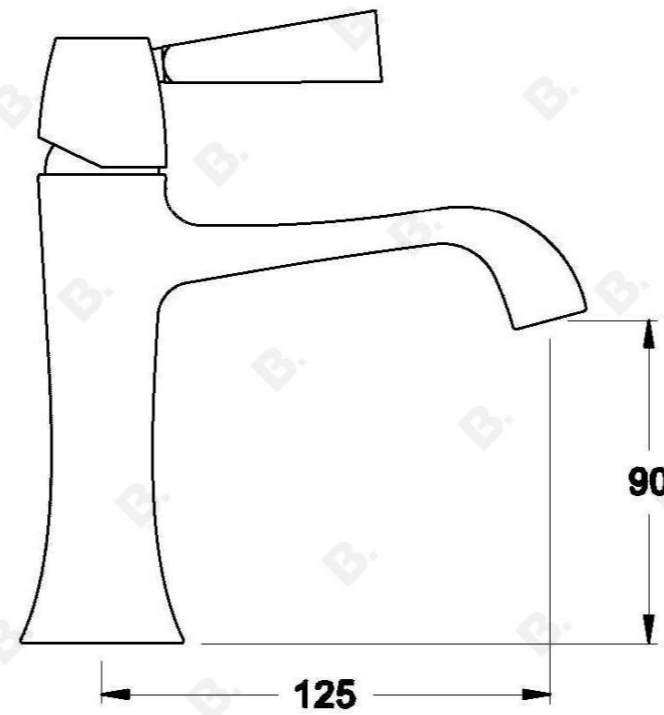

MICHELANGELO BASIN MIXER

1.8902.02.0.XX

PRODUCT DIMENSIONS:

Front view:

Side view:

Top view: