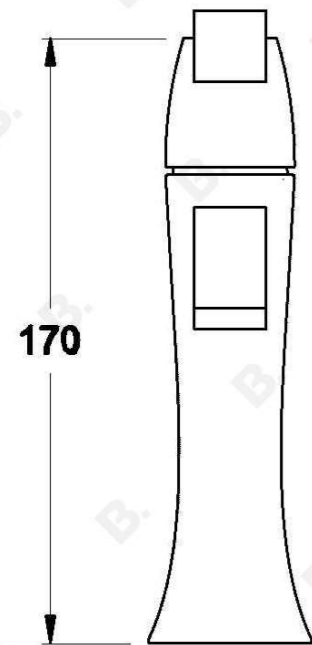

MICHELANGELO BASIN MIXER

1.8902.02.0.XX

PRODUCT DIMENSIONS:

Front view:

Side view:

Top view: