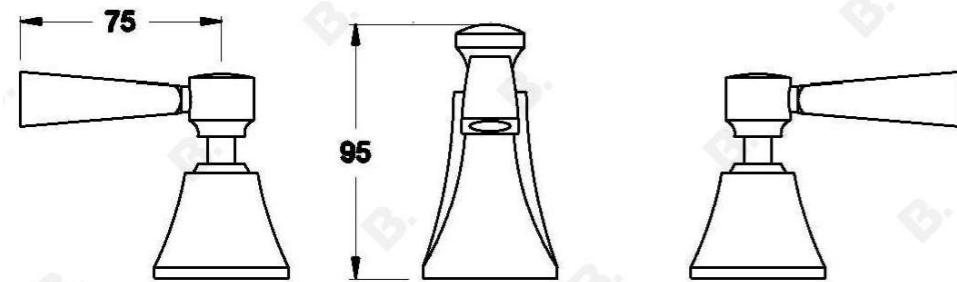

Brodware

MICHELANGELO BASIN SET

1.8900.00.3.XX

PRODUCT DIMENSIONS:

Front view:

Side view:

Top view: