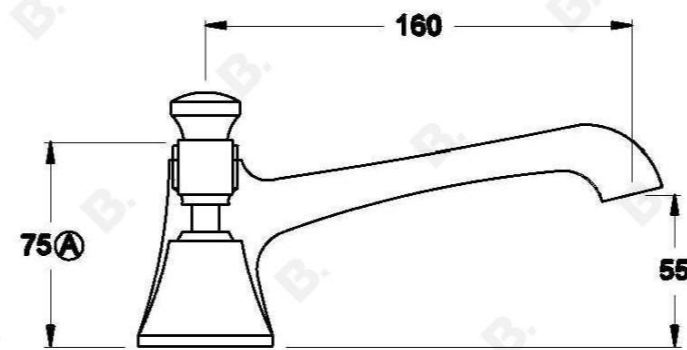

Brodware

MICHELANGELO BASIN SET

1.8900.00.3.XX

PRODUCT DIMENSIONS:

Front view:

Side view:

Top view: