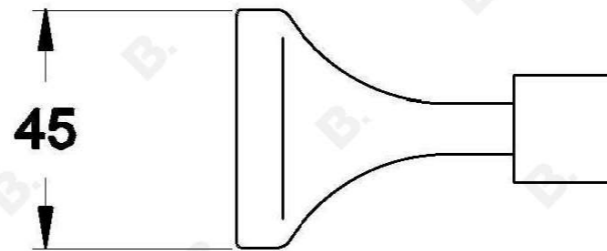

MICHELANGELO ROBE HOOK

1.8963.00.0.XX

PRODUCT DIMENSIONS:

Front view:

Side view:

Top view: