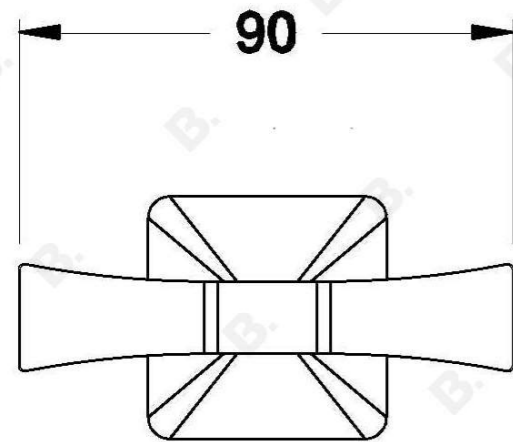

MICHELANGELO ROBE HOOK

1.8963.00.0.XX

PRODUCT DIMENSIONS:

Front view:

Side view:

Top view: