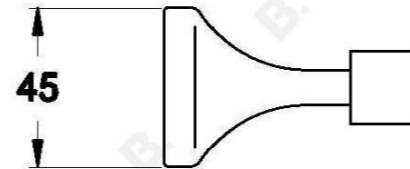

MICHELANGELO TOILET ROLL HOLDER

1.8961.00.0.XX

PRODUCT DIMENSIONS:

Front view:

Side view:

Top view: