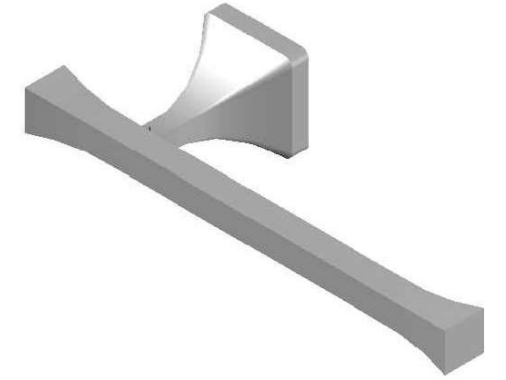

MICHELANGELO TOILET ROLL HOLDER

1.8961.00.0.XX

PRODUCT DIMENSIONS:

Front view:

Side view:

Top view: