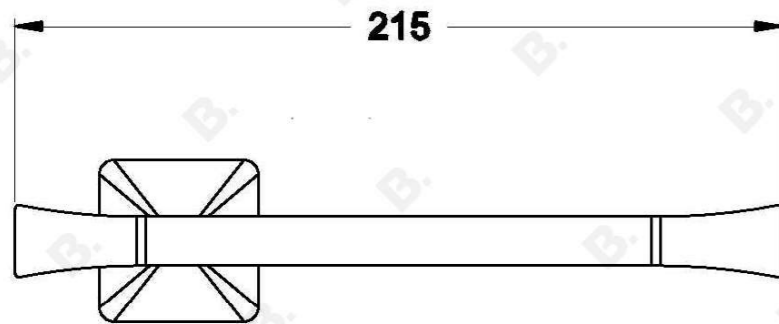

MICHELANGELO TOILET ROLL HOLDER

1.8961.00.0.XX

PRODUCT DIMENSIONS:

Front view:

Side view:

Top view: