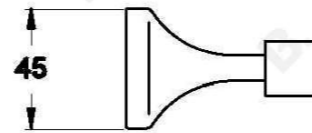

MICHELANGELO SINGLE TOWEL RAIL 600MM

1.8955.60.0.XX

PRODUCT DIMENSIONS:

Front view:

Side view:

Top view: