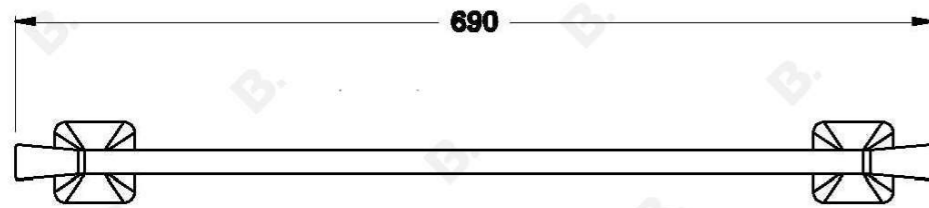

MICHELANGELO SINGLE TOWEL RAIL 600MM

1.8955.60.0.XX

PRODUCT DIMENSIONS:

Front view:

Side view:

Top view: