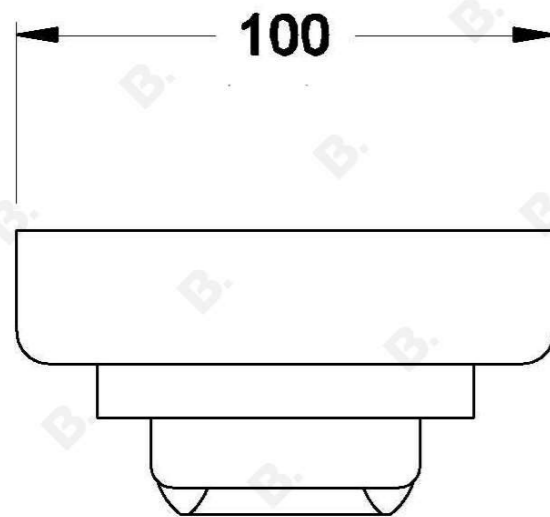

MICHELANGELO SOAP HOLDER

1.8952.00.0.XX

PRODUCT DIMENSIONS:

Front view:

Side view:

Top view: