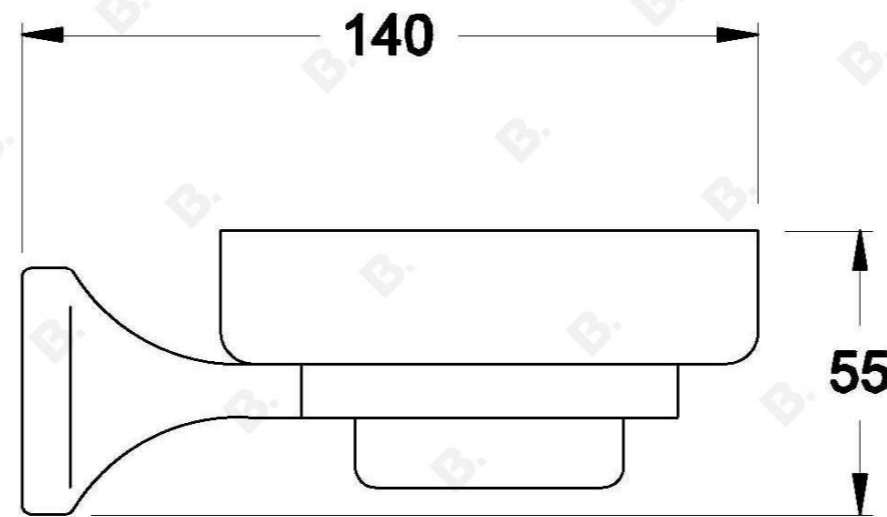

MICHELANGELO SOAP HOLDER

1.8952.00.0.XX

PRODUCT DIMENSIONS:

Front view:

Side view:

Top view: