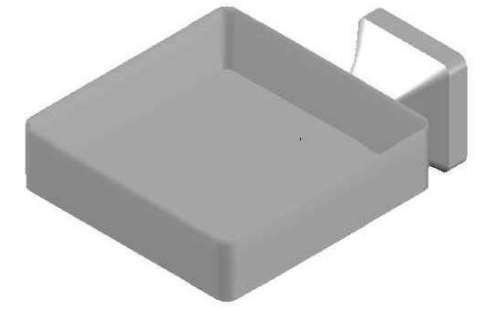

MICHELANGELO SOAP HOLDER

1.8952.00.0.XX

PRODUCT DIMENSIONS:

Front view:

Side view:

Top view: