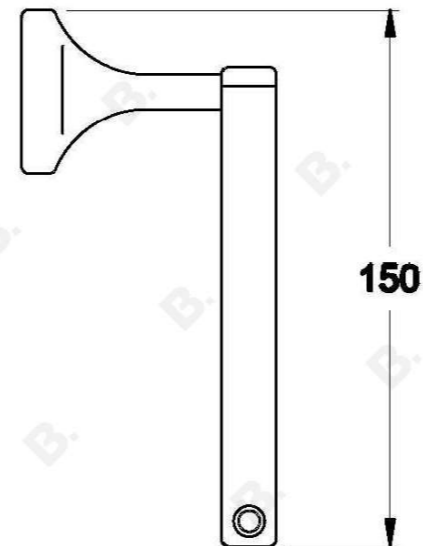

MICHELANGELO TOWEL RING

1.8951.00.0.XX

PRODUCT DIMENSIONS:

Front view:

Side view:

Top view: