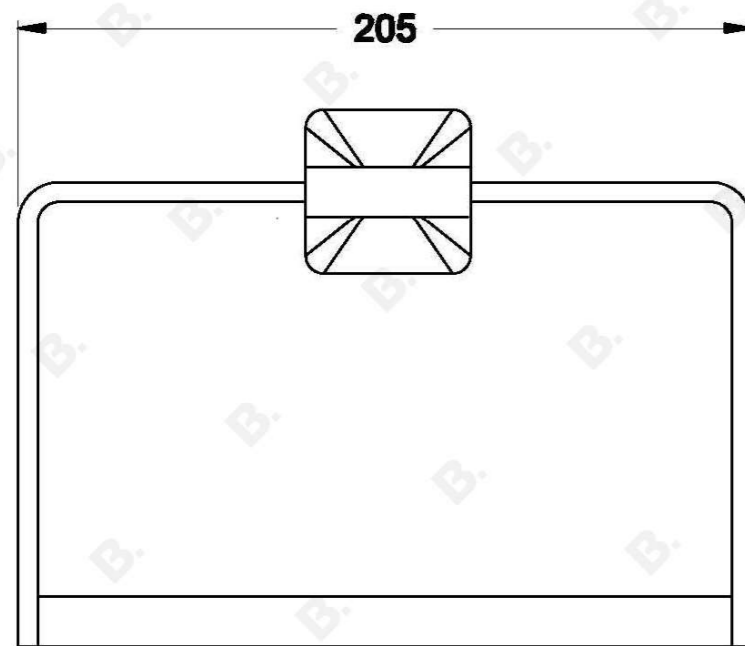

MICHELANGELO TOWEL RING

1.8951.00.0.XX

PRODUCT DIMENSIONS:

Front view:

Side view:

Top view: