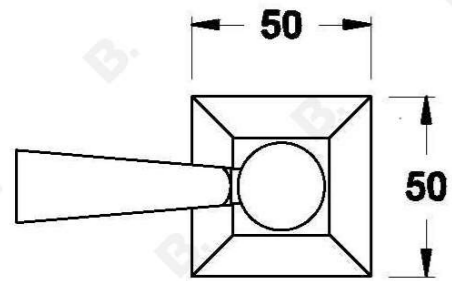

MICHELANGELO WALL TAPS

1.8949.00.3.XX

PRODUCT DIMENSIONS:

Front view:

Side view:

Top view: