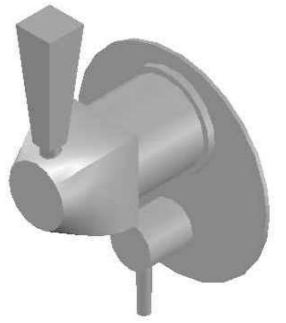

MICHELANGELO MIXER DIVERTER

1.8948.05.0.XX

PRODUCT DIMENSIONS:

Front view:

Side view:

Top view: