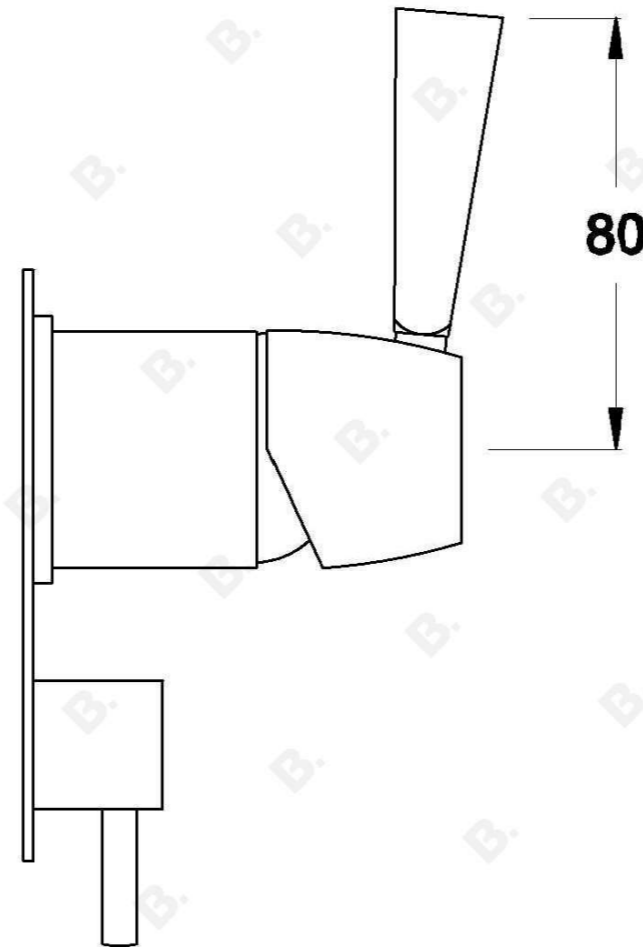

MICHELANGELO MIXER DIVERTER

1.8948.05.0.XX

PRODUCT DIMENSIONS:

Front view:

Side view:

Top view: