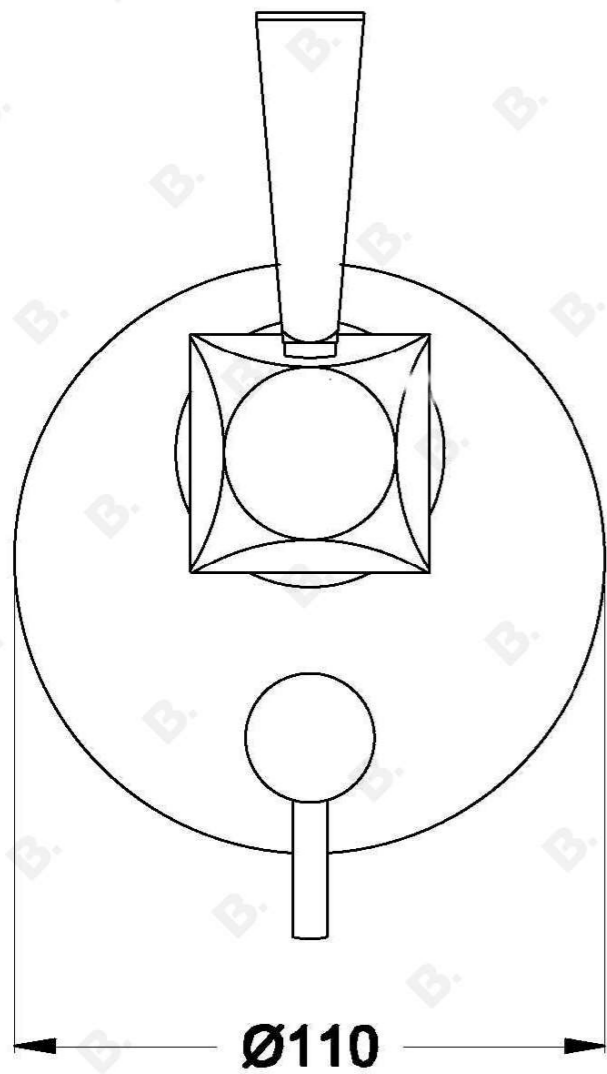

MICHELANGELO MIXER DIVERTER

1.8948.05.0.XX

PRODUCT DIMENSIONS:

Front view:

Side view:

Top view: