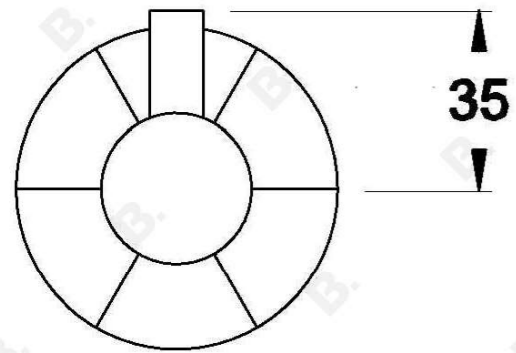

CLASSIQUE ROBE HOOK

1.8763.00.0.XX

PRODUCT DIMENSIONS:

Front view:

Side view:

Top view: