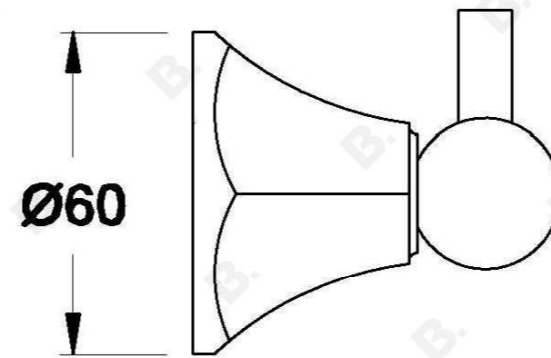

CLASSIQUE ROBE HOOK

1.8763.00.0.XX

PRODUCT DIMENSIONS:

Front view:

Side view:

Top view: