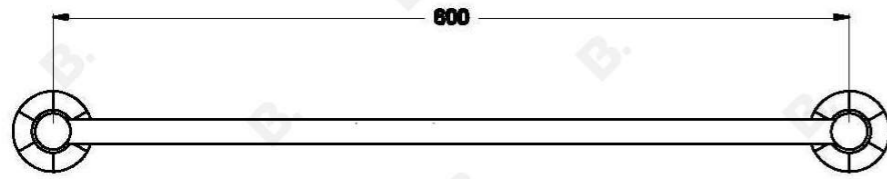

## CLASSIQUE DOUBLE TOWEL RAIL 600MM

1.8757.60.0.XX

### PRODUCT DIMENSIONS:

Front view:

Side view:

Top view: