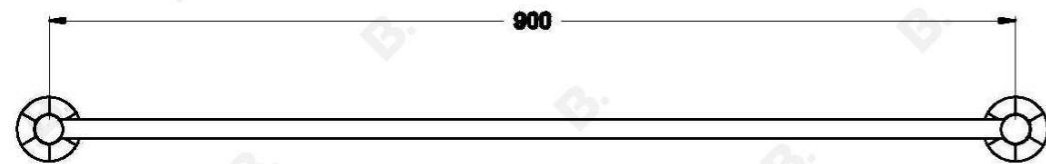

CLASSIQUE SINGLE TOWEL RAIL 900MM

1.8755.90.0.XX

PRODUCT DIMENSIONS:

Front view:

Side view:

Top view: