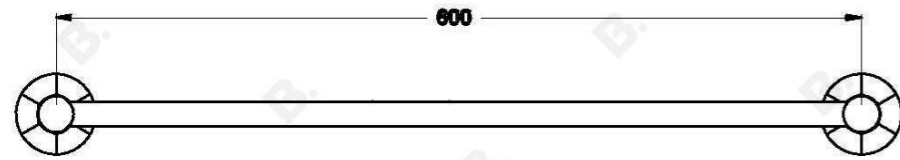

Brodware

CLASSIQUE SINGLE TOWEL RAIL 600MM

1.8755.60.0.XX

PRODUCT DIMENSIONS:

Front view:

Side view:

Top view: