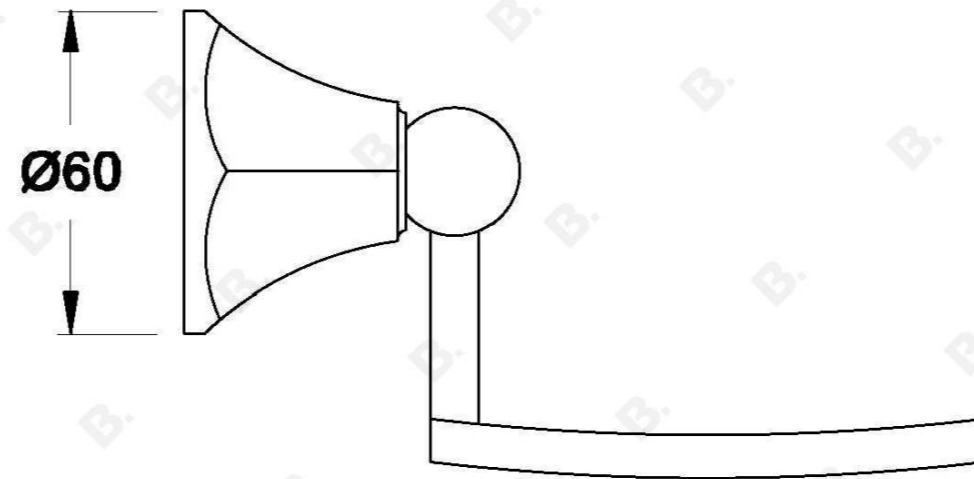

Brodware

CLASSIQUE SOAP HOLDER

1.8752.00.0.XX

PRODUCT DIMENSIONS:

Front view:

Side view:

Top view: