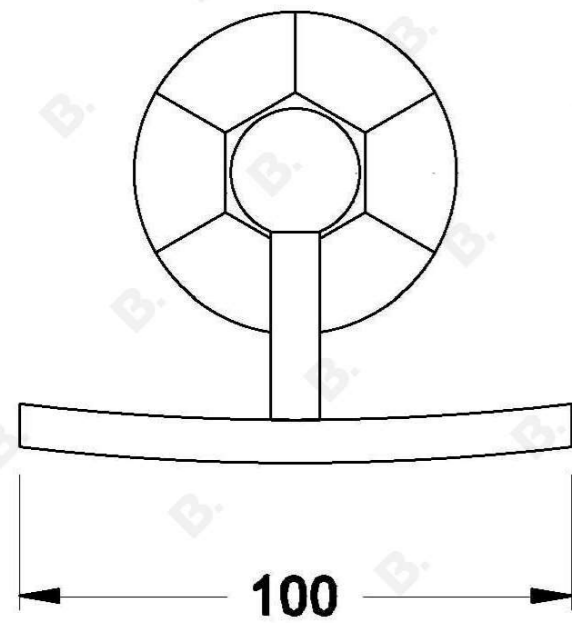

Brodware

CLASSIQUE SOAP HOLDER

1.8752.00.0.XX

PRODUCT DIMENSIONS:

Front view:

Side view:

Top view: