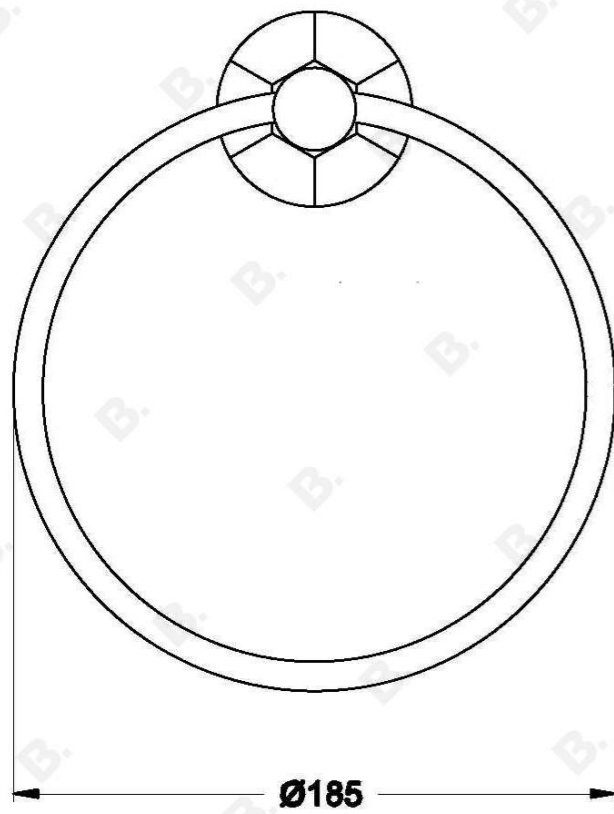

## CLASSIQUE TOWEL RING

1.8751.00.0.XX

### PRODUCT DIMENSIONS:

Front view:

Side view:

Top view: