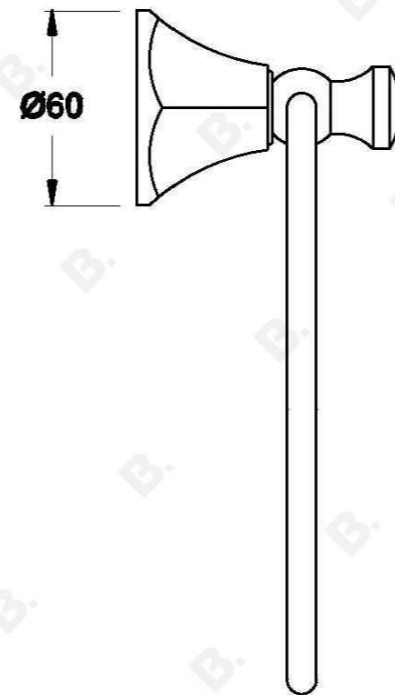

## CLASSIQUE TOWEL RING

1.8751.00.0.XX

### PRODUCT DIMENSIONS:

Front view:

Side view:

Top view: