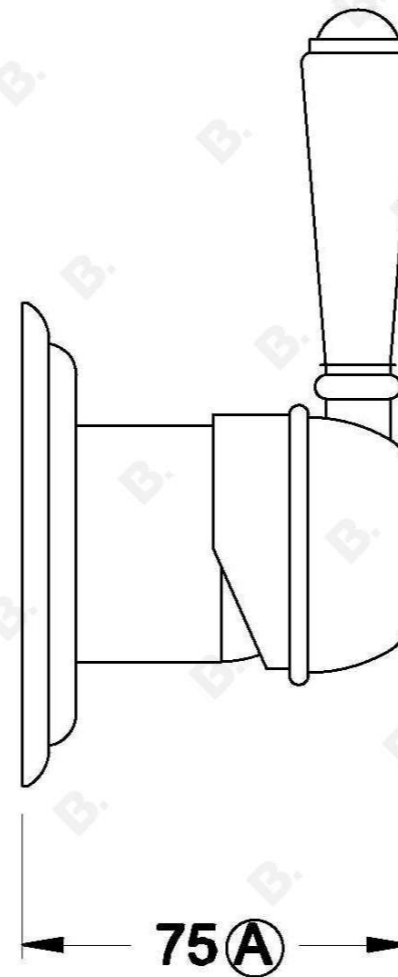

CLASSIQUE WALL MIXER WITH METAL LEVER

1.8748.00.3.XX

PRODUCT DIMENSIONS:

Front view:

Side view:

Top view: