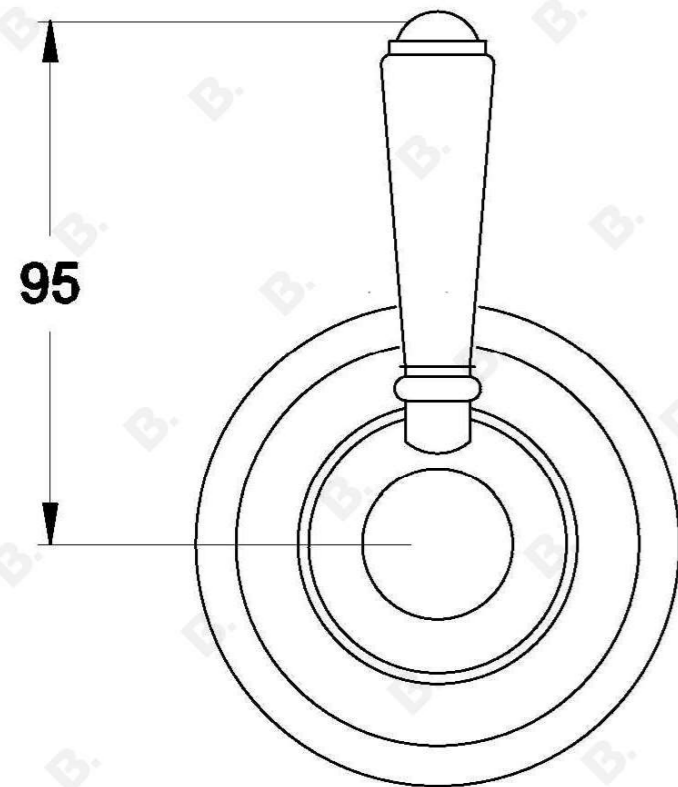

CLASSIQUE WALL MIXER WITH METAL LEVER

1.8748.00.3.XX

PRODUCT DIMENSIONS:

Front view:

Side view:

Top view: