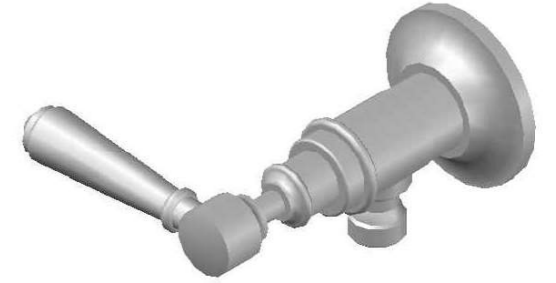

CLASSIQUE CISTERN TAP WITH METAL LEVER

1.8745.00.3.XX

PRODUCT DIMENSIONS:

Front view:

Side view:

Top view: