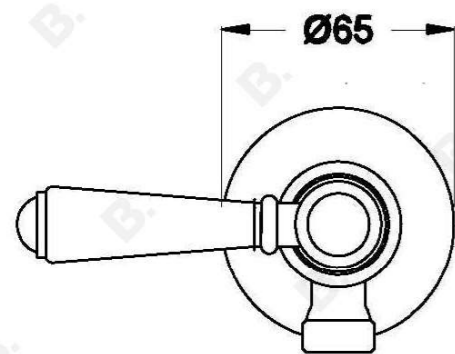

CLASSIQUE CISTERN TAP WITH METAL LEVER

1.8745.00.3.XX

PRODUCT DIMENSIONS:

Front view:

Side view:

Top view: