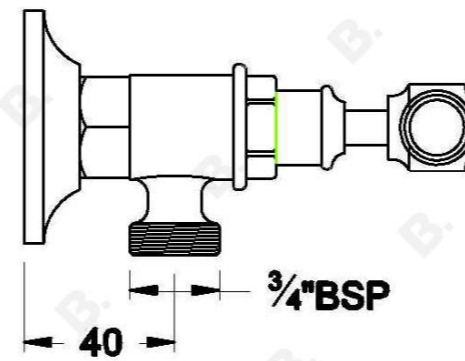

CLASSIQUE CISTERN TAP WITH METAL LEVER

1.8745.00.3.XX

PRODUCT DIMENSIONS:

Front view:

Side view:

Top view: