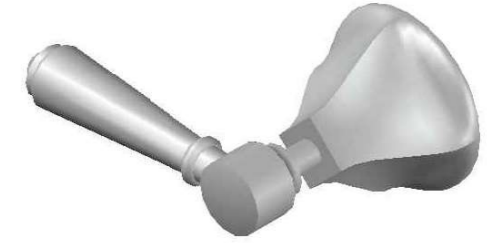

## CLASSIQUE DIVERTER WITH METAL LEVER

1.8741.00.3.XX

### PRODUCT DIMENSIONS:

Front view:

Side view:

Top view: