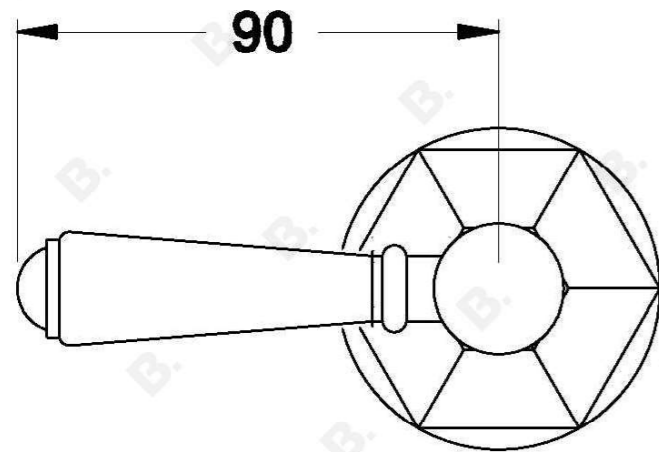

## CLASSIQUE DIVERTER WITH METAL LEVER

1.8741.00.3.XX

### PRODUCT DIMENSIONS:

Front view:

Side view:

Top view: