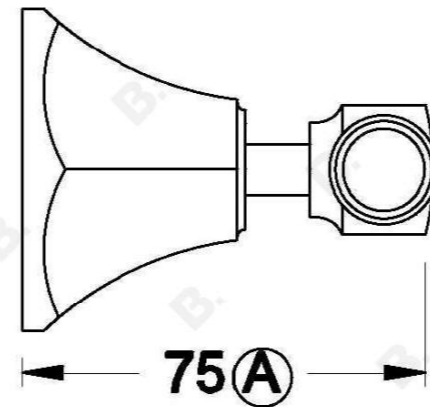

## CLASSIQUE DIVERTER WITH METAL LEVER

1.8741.00.3.XX

### PRODUCT DIMENSIONS:

Front view:

Side view:

Top view: