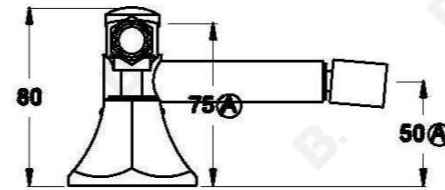

CLASSIQUE BIDET SET WITH METAL LEVERS

1.8735.00.3.XX

PRODUCT DIMENSIONS:

Front view:

Side view:

Top view: