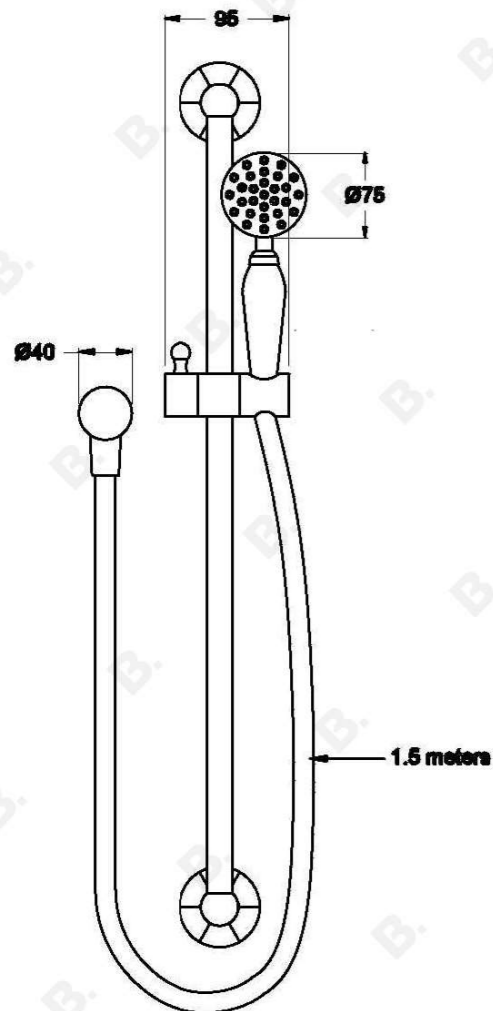

## CLASSIQUE HANDSHOWER SLIDER SET WITH WHITE PORCELAIN INSERT

1.8734.00.0.XX

### PRODUCT DIMENSIONS:

Front view:

Side view:

Top view: