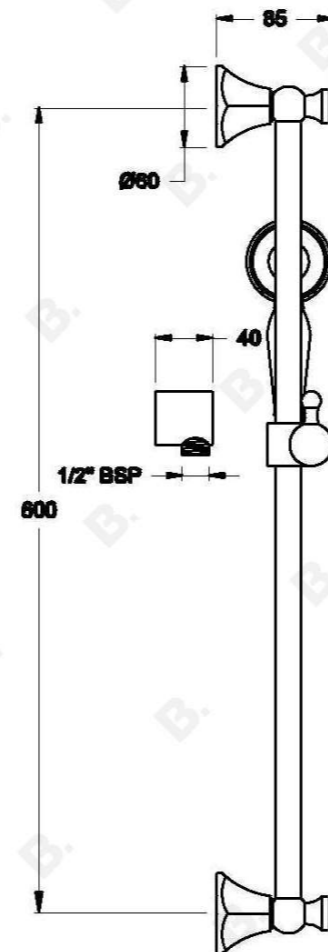

## CLASSIQUE HANDSHOWER SLIDER SET WITH WHITE PORCELAIN INSERT

1.8734.00.0.XX

### PRODUCT DIMENSIONS:

Front view:

Side view:

Top view: