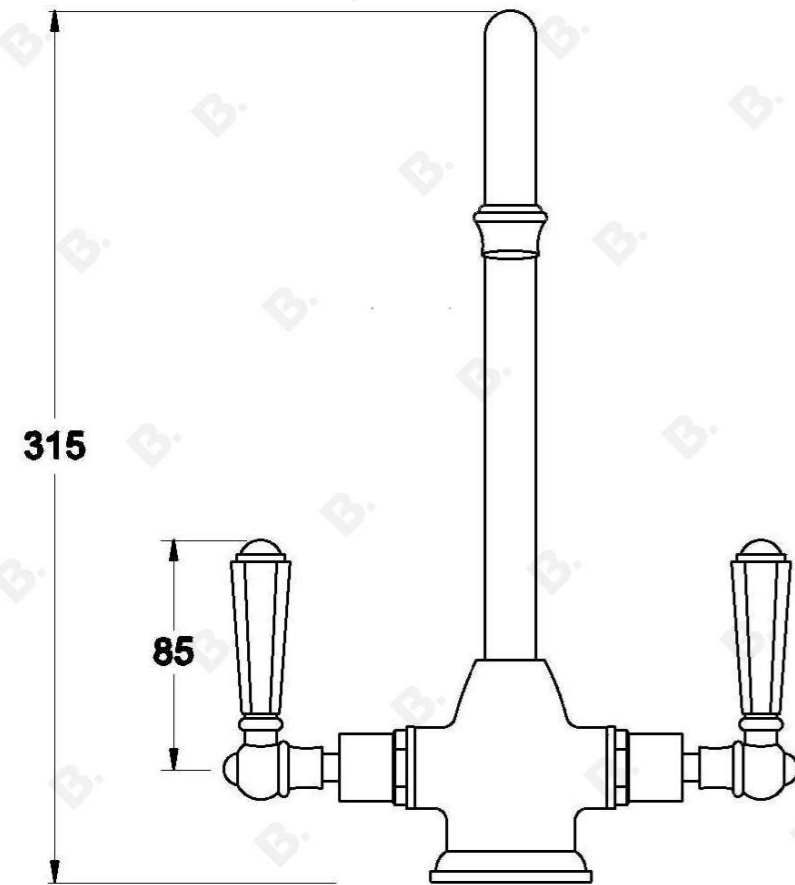

CLASSIQUE KITCHEN MIXER WITH METAL LEVERS

1.8730.00.3.XX

PRODUCT DIMENSIONS:

Front view:

Side view:

Top view: