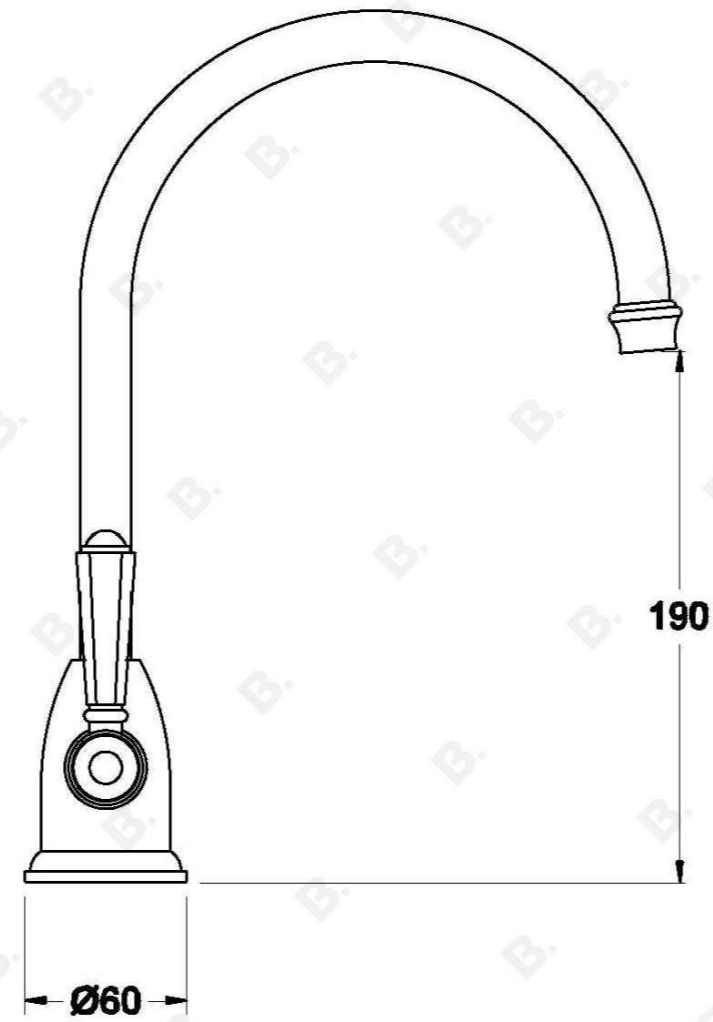

CLASSIQUE KITCHEN MIXER WITH METAL LEVERS

1.8730.00.3.XX

PRODUCT DIMENSIONS:

Front view:

Side view:

Top view: