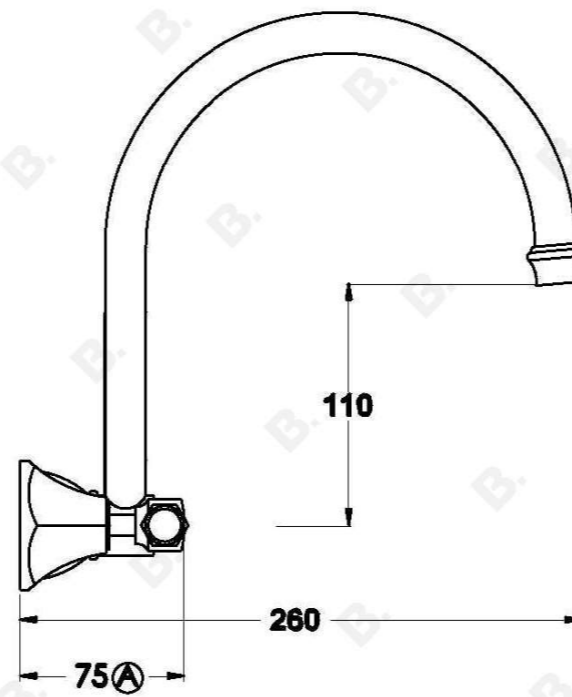

## CLASSIQUE WALL SET WITH METAL LEVERS

1.8728.00.3.XX

1.8728.50.3.XX - Flow controlled variant

### PRODUCT DIMENSIONS:

Front view:

Side view:

Top view: