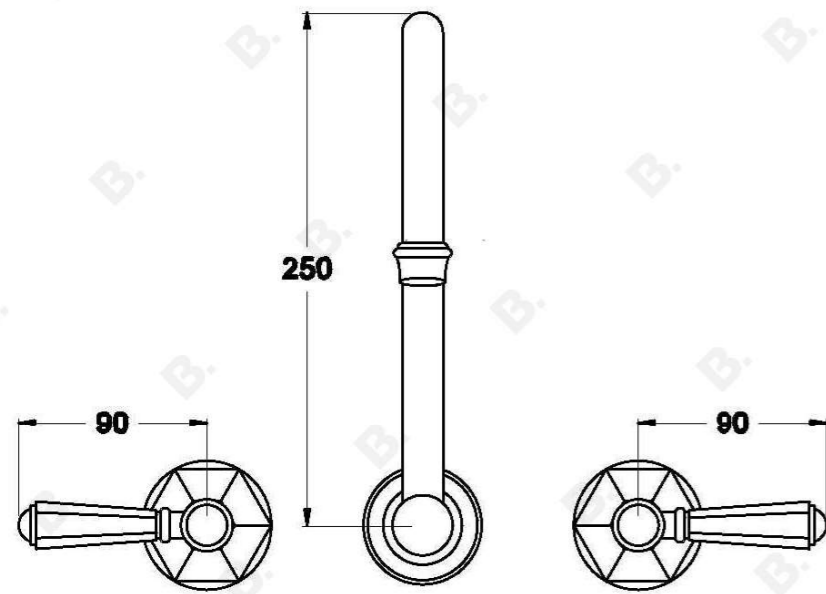

## CLASSIQUE WALL SET WITH METAL LEVERS

1.8728.00.3.XX

1.8728.50.3.XX - Flow controlled variant

### PRODUCT DIMENSIONS:

Front view:

Side view:

Top view: