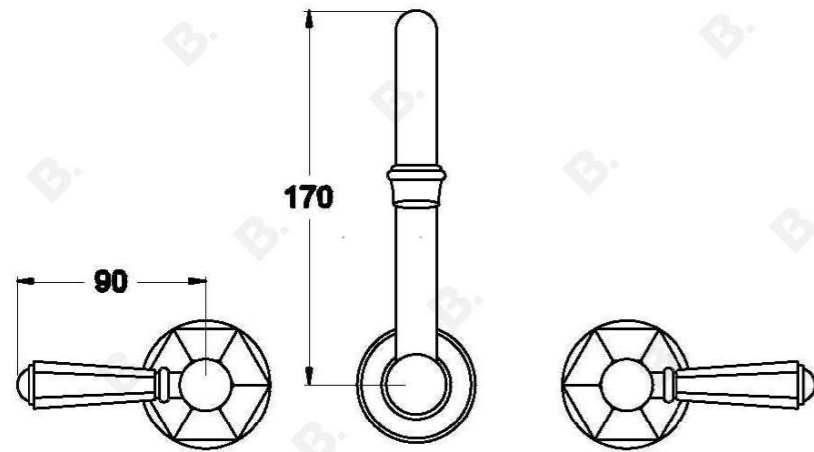

CLASSIQUE WALL SET WITH METAL LEVERS

1.8727.00.3.XX

1.8727.50.3.XX - Flow controlled variant

PRODUCT DIMENSIONS:

Front view:

Side view:

Top view: