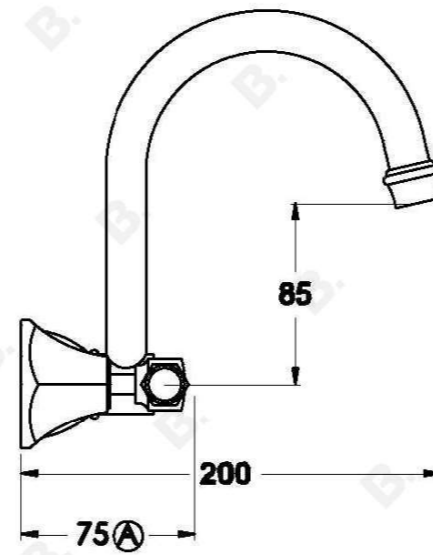

CLASSIQUE WALL SET WITH METAL LEVERS

1.8727.00.3.XX

1.8727.50.3.XX - Flow controlled variant

PRODUCT DIMENSIONS:

Front view:

Side view:

Top view: