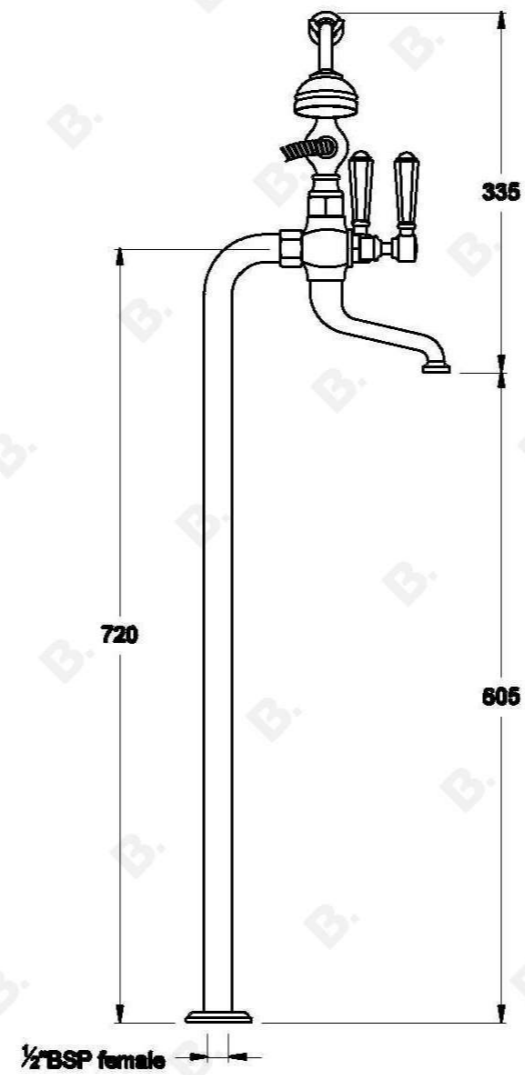

CLASSIQUE BATH MIXER WITH METAL LEVERS AND METAL DIVERTER

1.8722.00.3.XX

PRODUCT DIMENSIONS:

Front view:

Side view:

Top view: