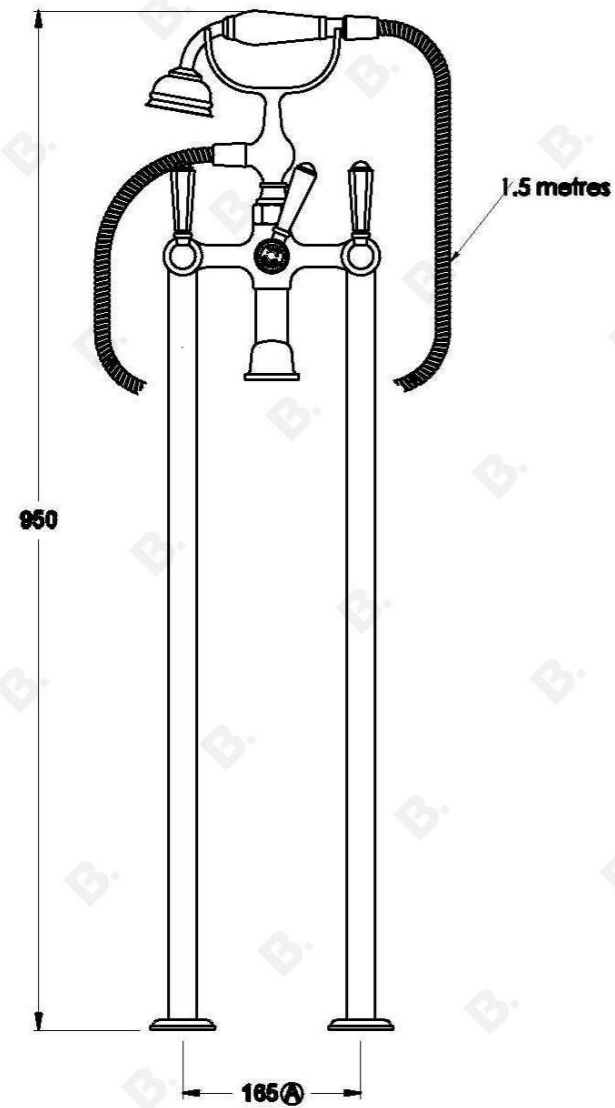

CLASSIQUE BATH MIXER WITH METAL LEVERS AND METAL DIVERTER

1.8722.00.3.XX

PRODUCT DIMENSIONS:

Front view:

Side view:

Top view: