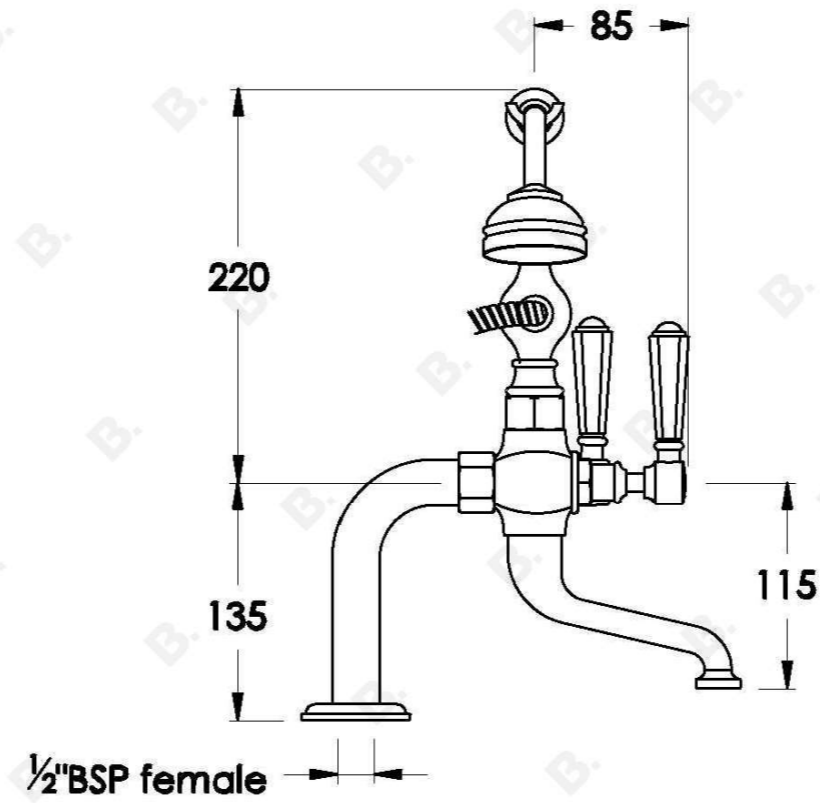

CLASSIQUE BATH MIXER WITH METAL LEVERS AND METAL DIVERTER

1.8721.00.3.XX

PRODUCT DIMENSIONS:

Front view:

Side view:

Top view: