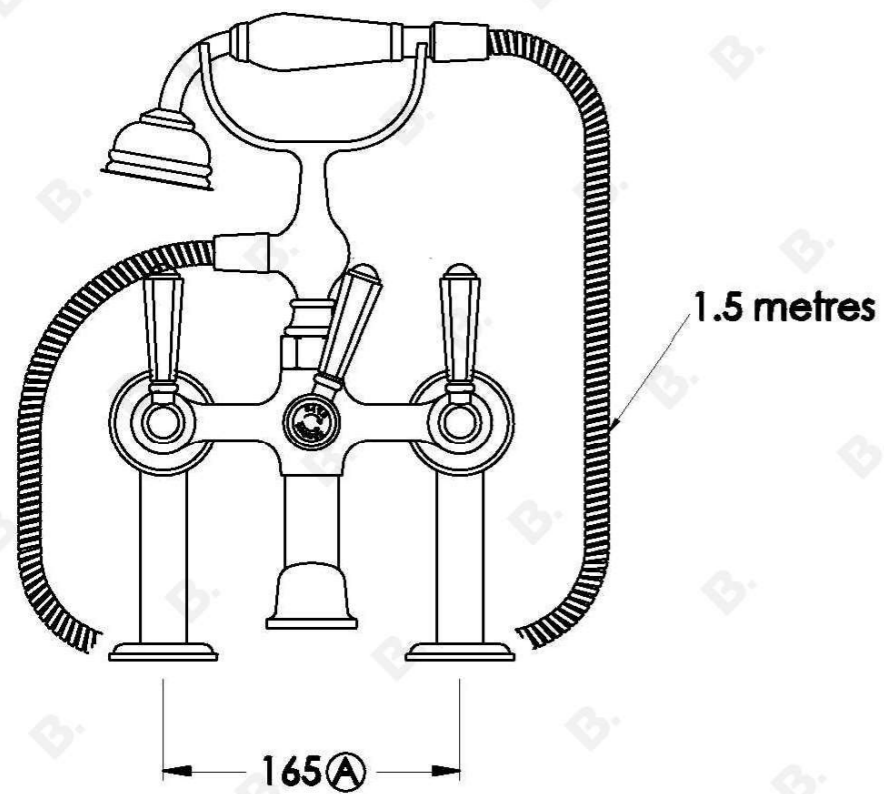

CLASSIQUE BATH MIXER WITH METAL LEVERS AND METAL DIVERTER

1.8721.00.3.XX

PRODUCT DIMENSIONS:

Front view:

Side view:

Top view: