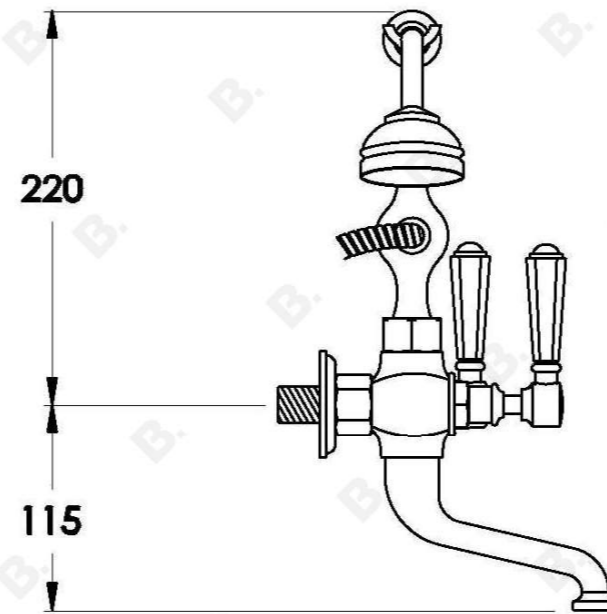

CLASSIQUE BATH MIXER WITH METAL LEVERS AND METAL DIVERTER

1.8720.00.3.XX

PRODUCT DIMENSIONS:

Front view:

Side view:

Top view: