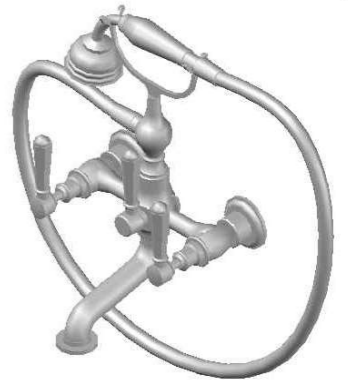

CLASSIQUE BATH MIXER WITH METAL LEVERS AND METAL DIVERTER

1.8720.00.3.XX

PRODUCT DIMENSIONS:

Front view:

Side view:

Top view: