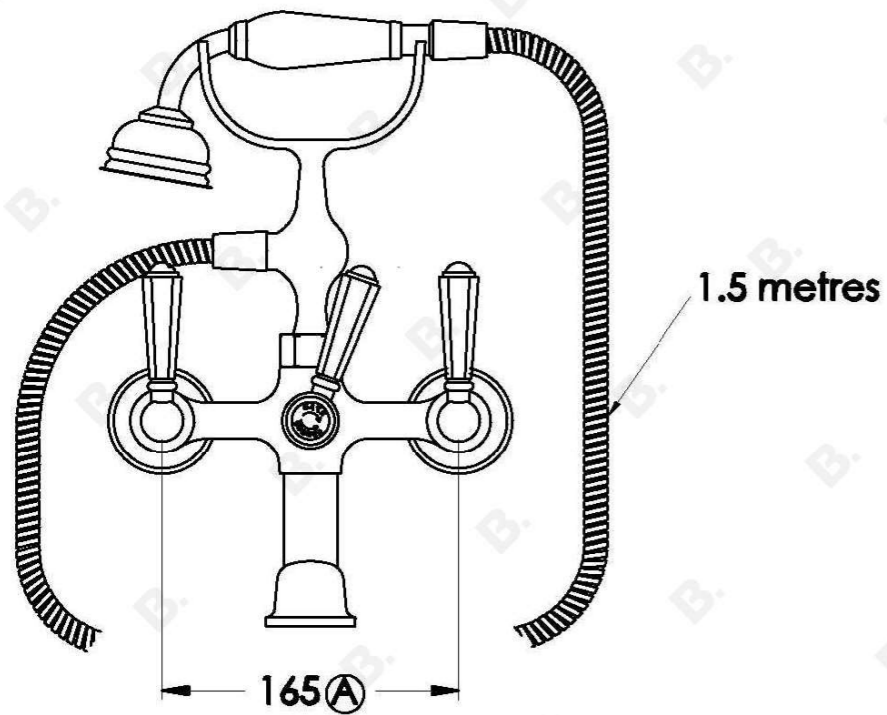

CLASSIQUE BATH MIXER WITH METAL LEVERS AND METAL DIVERTER

1.8720.00.3.XX

PRODUCT DIMENSIONS:

Front view:

Side view:

Top view: