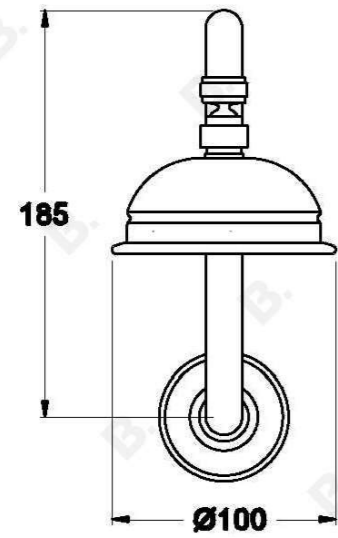

CLASSIQUE SHOWER SET WITH METAL LEVERS

1.8710.00.3.XX

PRODUCT DIMENSIONS:

Front view:

Side view:

Top view: