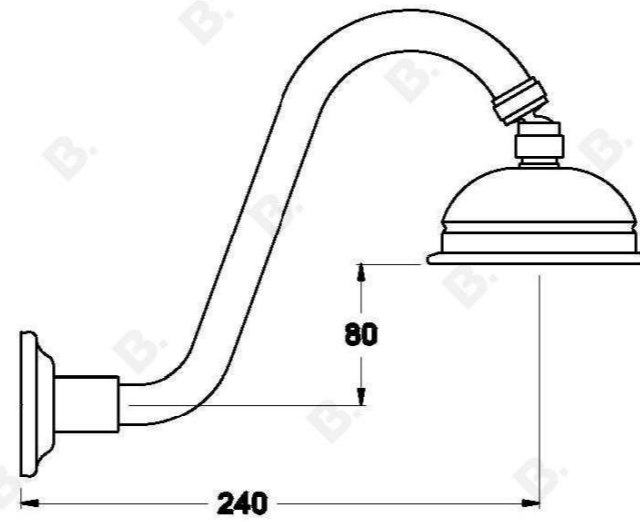

CLASSIQUE SHOWER SET WITH METAL LEVERS

1.8710.00.3.XX

PRODUCT DIMENSIONS:

Front view:

Side view:

Top view: