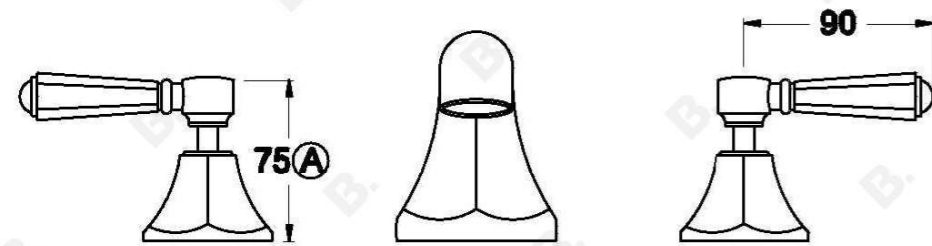

Brodware

CLASSIQUE BATH SET WITH METAL LEVERS

1.8707.00.3.XX

PRODUCT DIMENSIONS:

Front view:

Side view:

Top view: