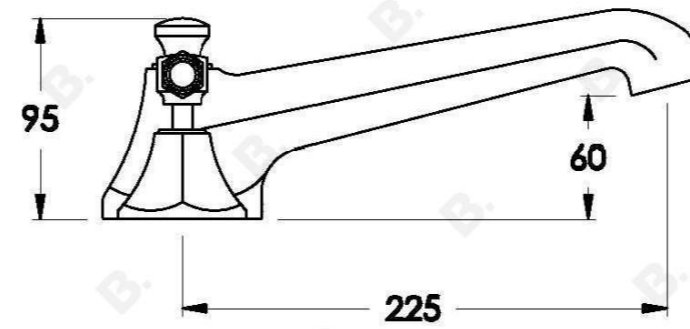

Brodware

CLASSIQUE BATH SET WITH METAL LEVERS

1.8707.00.3.XX

PRODUCT DIMENSIONS:

Front view:

Side view:

Top view: