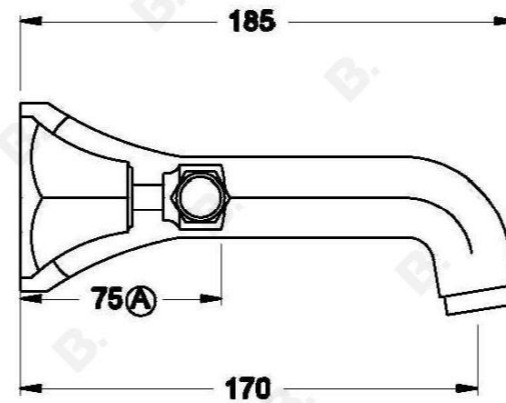

CLASSIQUE WALL SET WITH METAL LEVERS

1.8705.00.3.XX

1.8705.50.3.XX - Flow controlled variant

PRODUCT DIMENSIONS:

Front view:

Side view:

Top view: