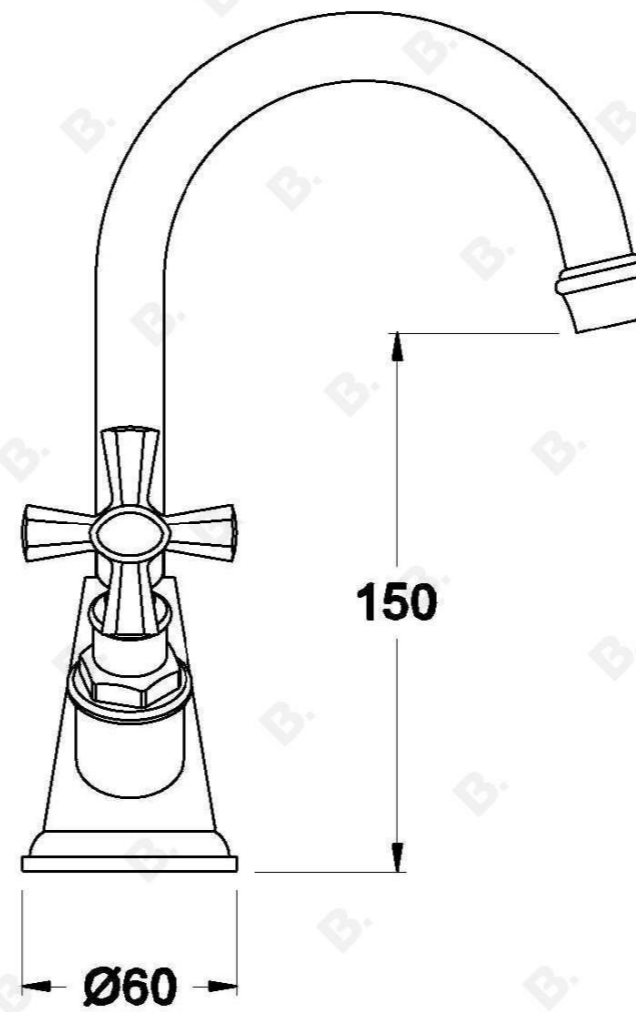

CLASSIQUE BASIN MIXER WITH CROSS HANDLES - CERAMIC DISC

1.8704.00.2.XX

PRODUCT DIMENSIONS:

Front view:

Side view:

Top view: