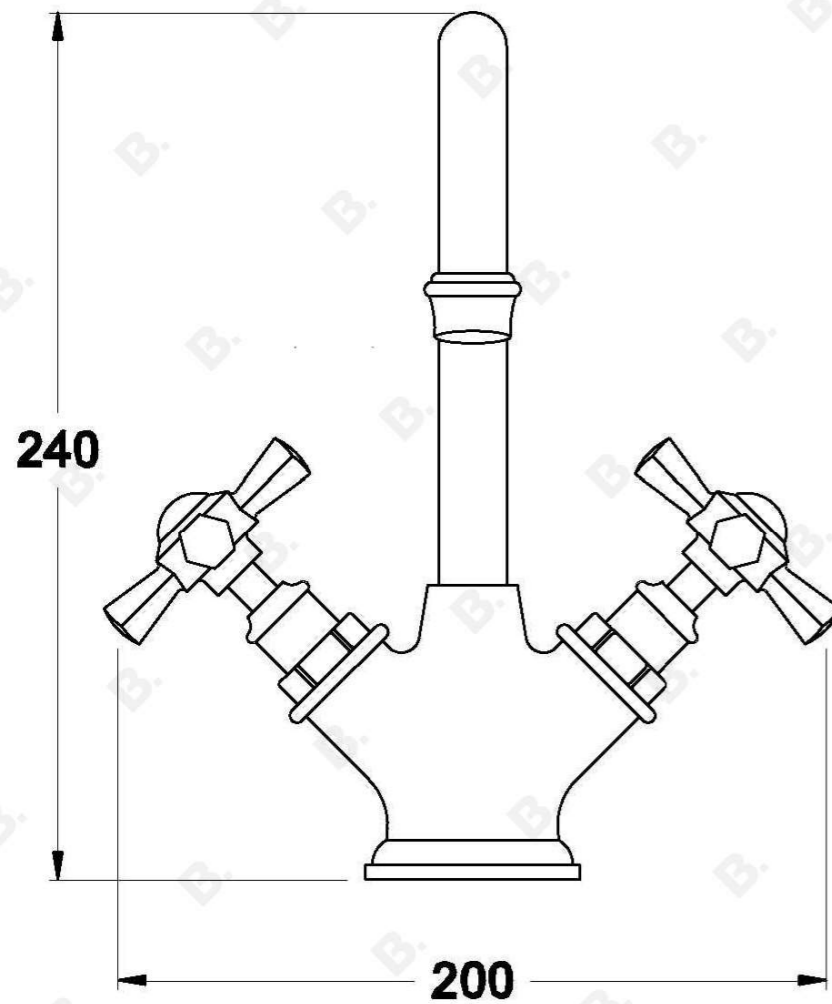

CLASSIQUE BASIN MIXER WITH CROSS HANDLES - CERAMIC DISC

1.8704.00.2.XX

PRODUCT DIMENSIONS:

Front view:

Side view:

Top view: