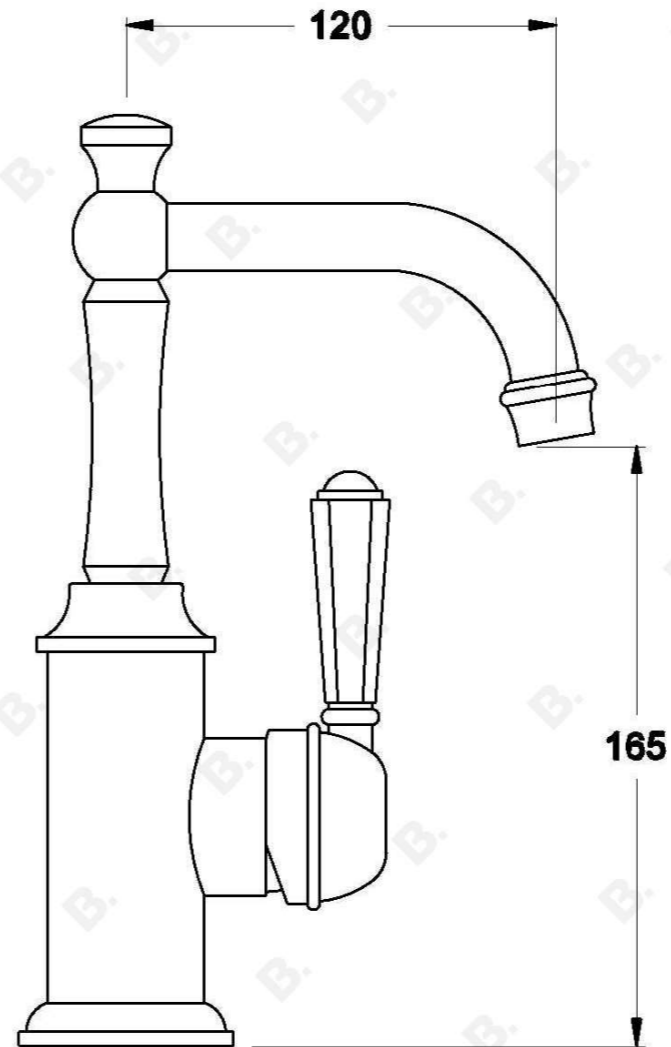

## CLASSIQUE BASIN MIXER WITH METAL LEVER

1.8703.02.3.XX

### PRODUCT DIMENSIONS:

Front view:

Side view:

Top view: