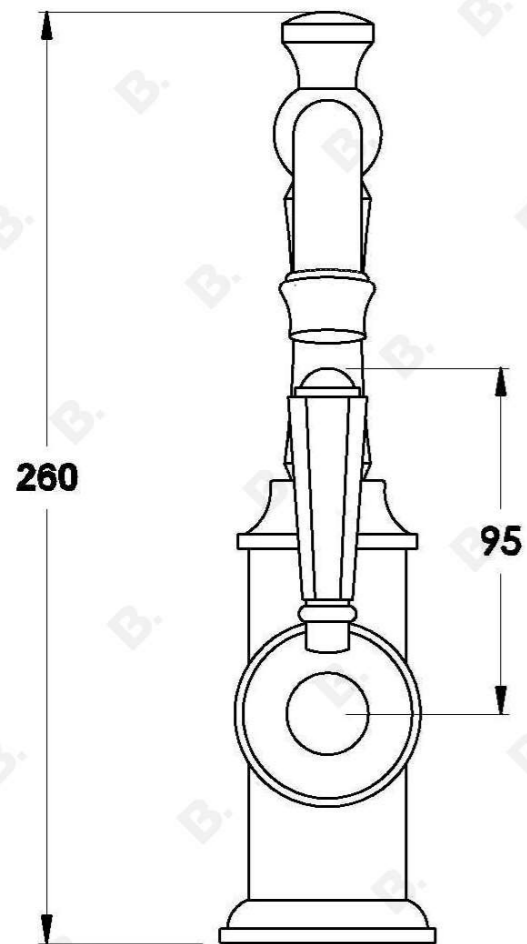

## CLASSIQUE BASIN MIXER WITH METAL LEVER

1.8703.02.3.XX

### PRODUCT DIMENSIONS:

Front view:

Side view:

Top view: