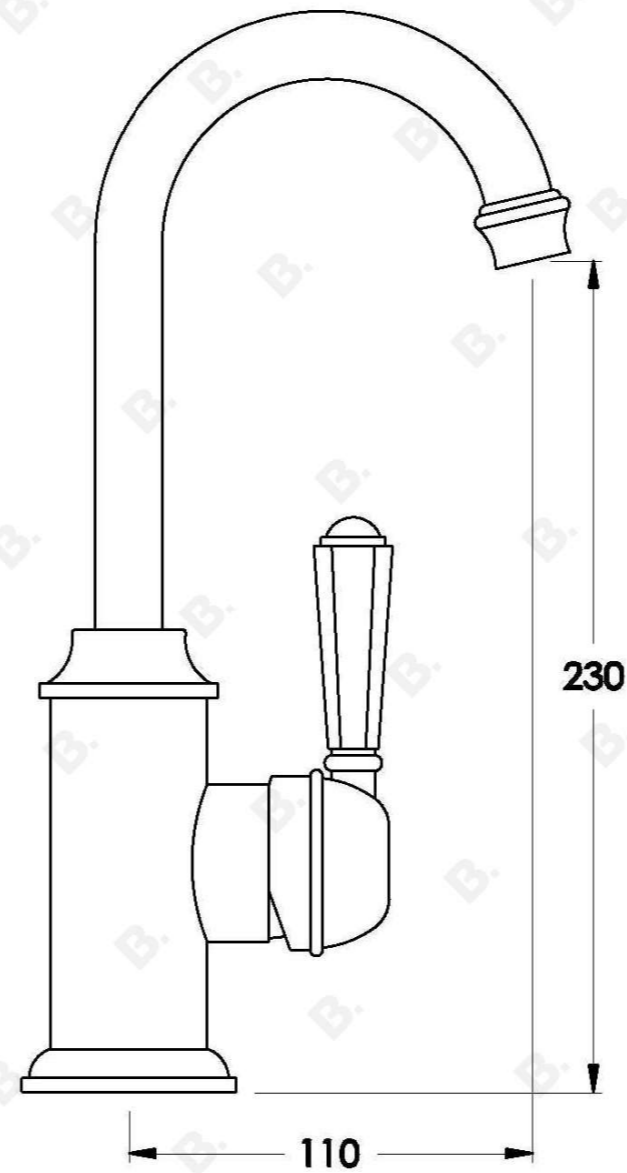

## CLASSIQUE BASIN MIXER WITH METAL LEVER

1.8703.00.3.XX

### PRODUCT DIMENSIONS:

Front view:

Side view:

Top view: