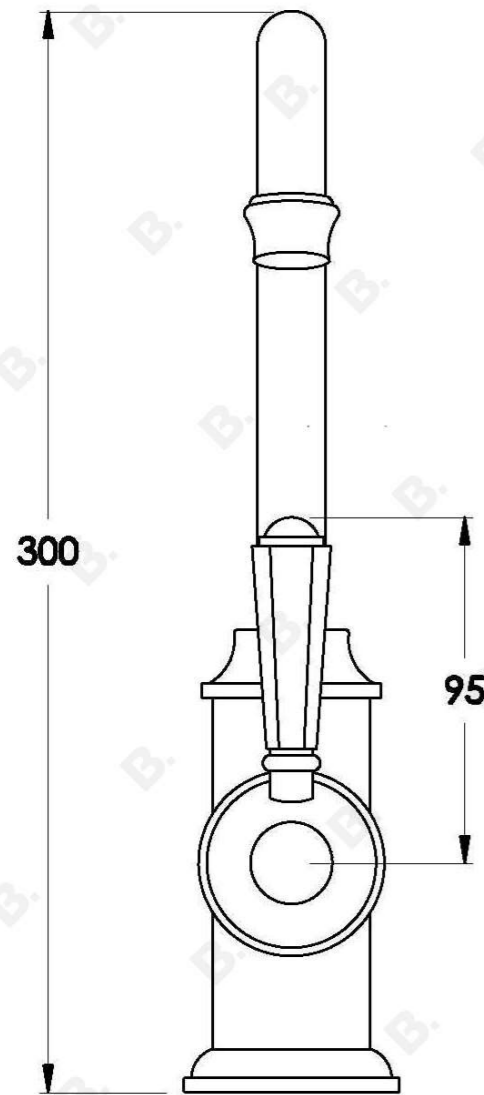

## CLASSIQUE BASIN MIXER WITH METAL LEVER

1.8703.00.3.XX

### PRODUCT DIMENSIONS:

Front view:

Side view:

Top view: