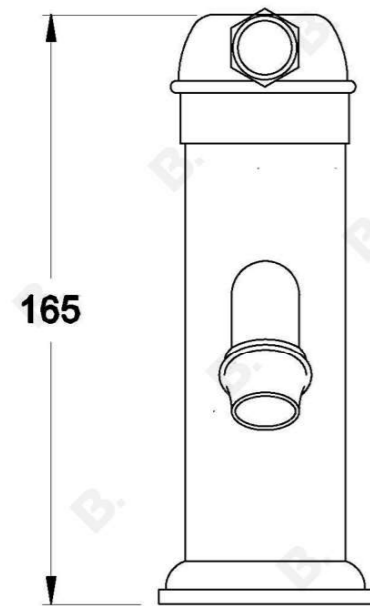

## CLASSIQUE BASIN MIXER

1.8702.00.3.XX

### PRODUCT DIMENSIONS:

Front view:

Side view:

Top view: