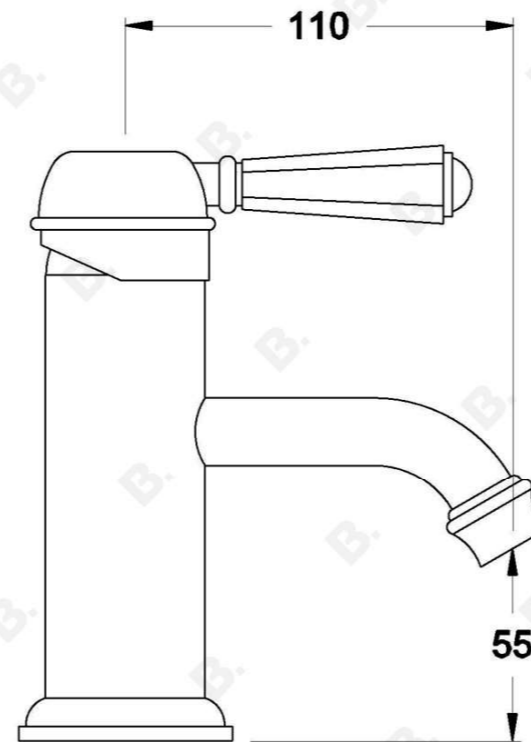

## CLASSIQUE BASIN MIXER

1.8702.00.3.XX

### PRODUCT DIMENSIONS:

Front view:

Side view:

Top view: