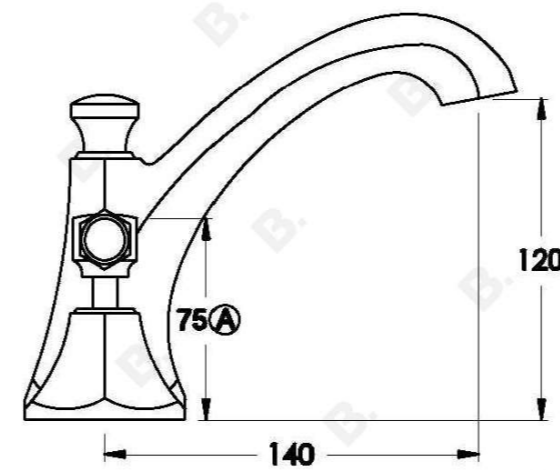

## CLASSIQUE BASIN SET WITH METAL LEVERS

1.8700.02.3.XX

### PRODUCT DIMENSIONS:

Front view:

Side view:

Top view: