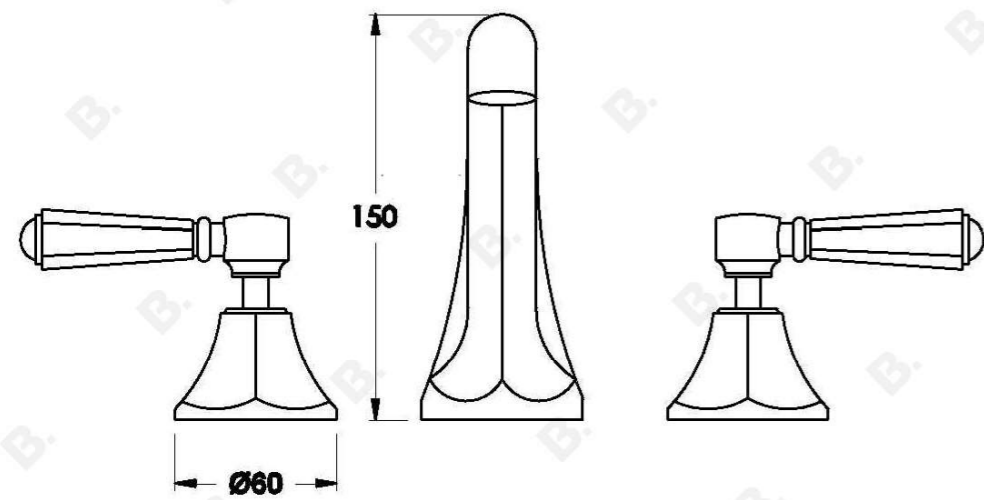

## CLASSIQUE BASIN SET WITH METAL LEVERS

1.8700.02.3.XX

### PRODUCT DIMENSIONS:

Front view:

Side view:

Top view: