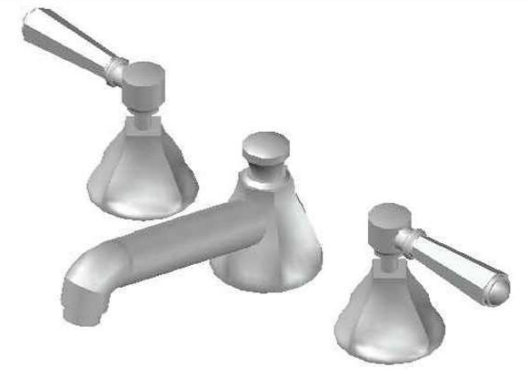

CLASSIQUE BASIN SET WITH METAL LEVERS

1.8700.00.3.XX

PRODUCT DIMENSIONS:

Front view:

Side view:

Top view: