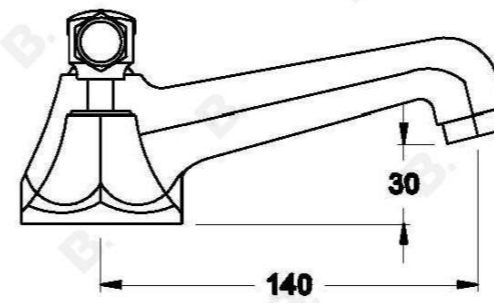

CLASSIQUE BASIN SET WITH METAL LEVERS

1.8700.00.3.XX

PRODUCT DIMENSIONS:

Front view:

Side view:

Top view: