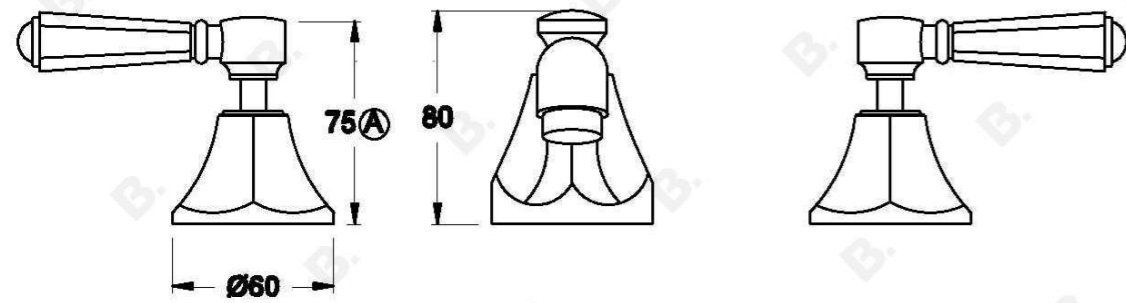

CLASSIQUE BASIN SET WITH METAL LEVERS

1.8700.00.3.XX

PRODUCT DIMENSIONS:

Front view:

Side view:

Top view: